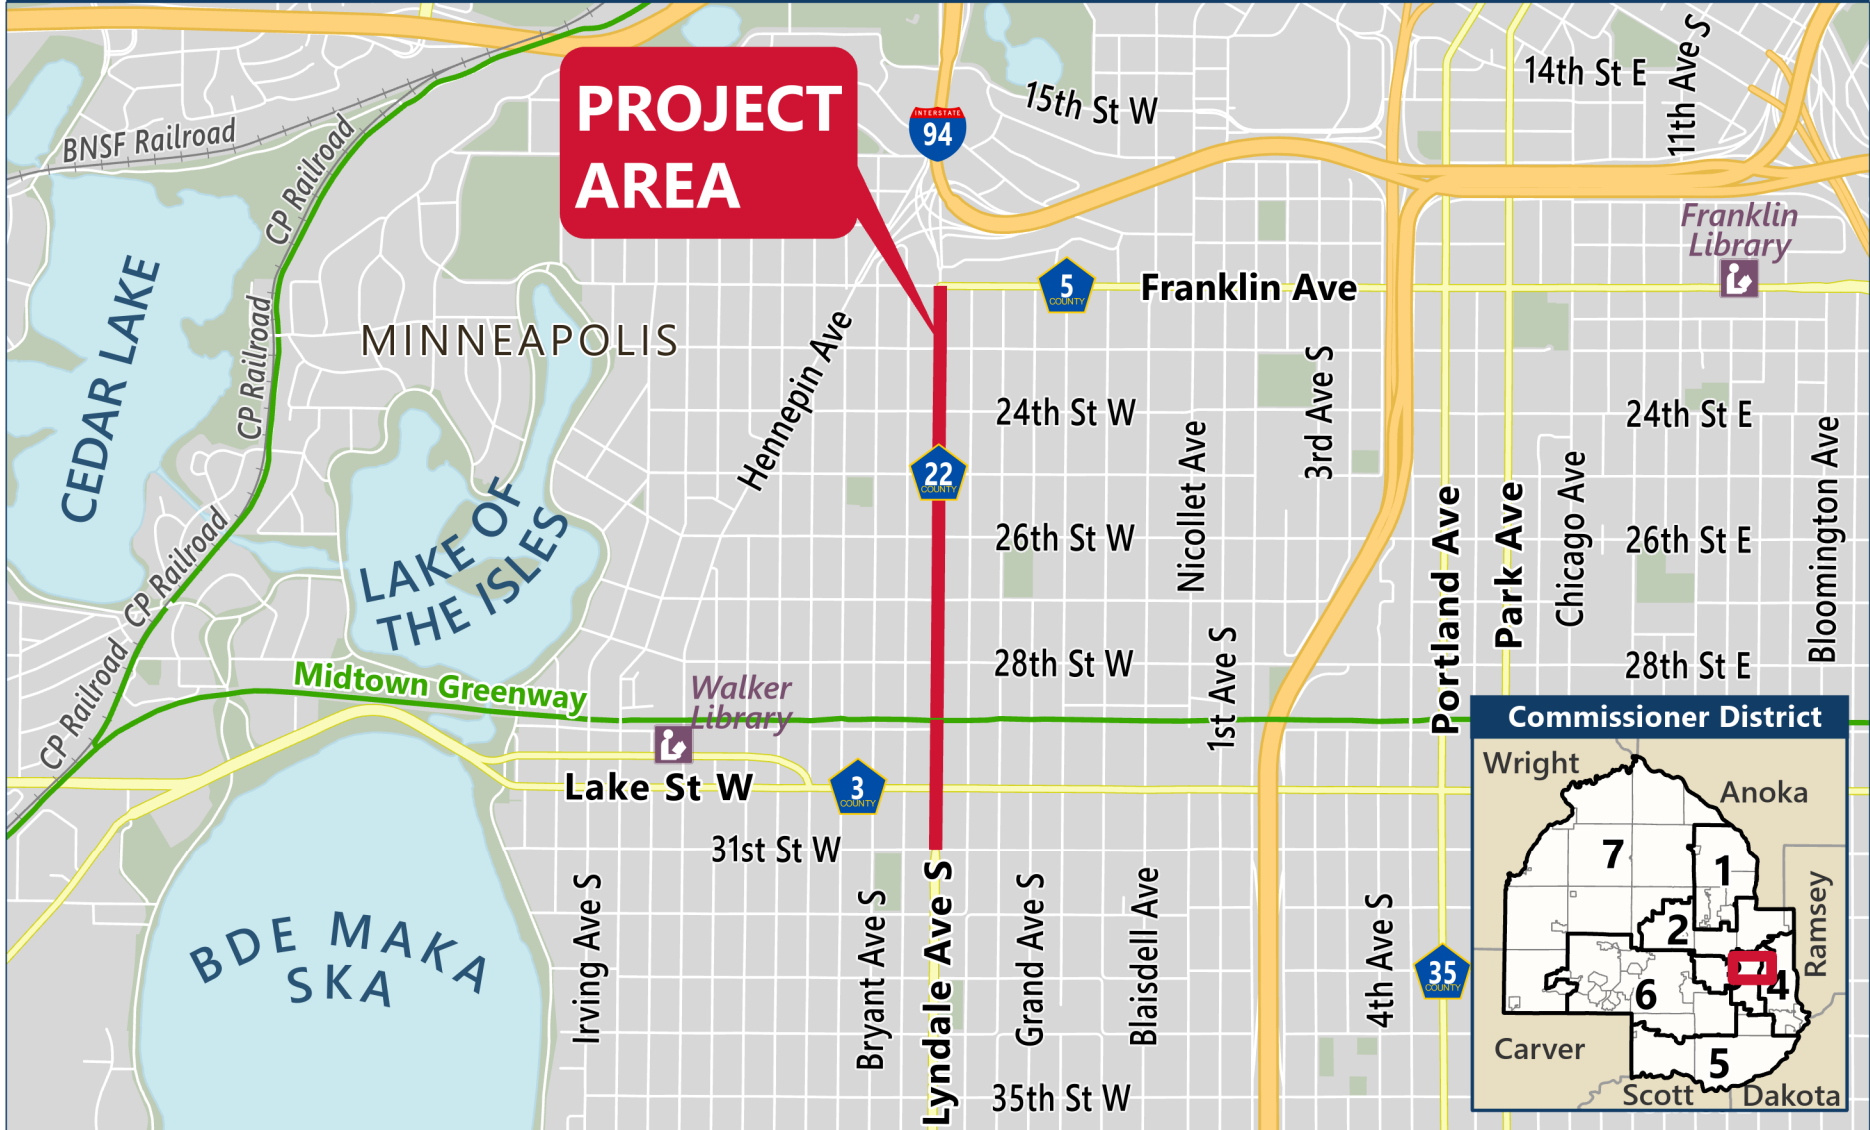

CP 2052300

CSAH 22 (Lyndale Ave) Reconstruction in Minneapolis

BAR map date:
11/14/2024