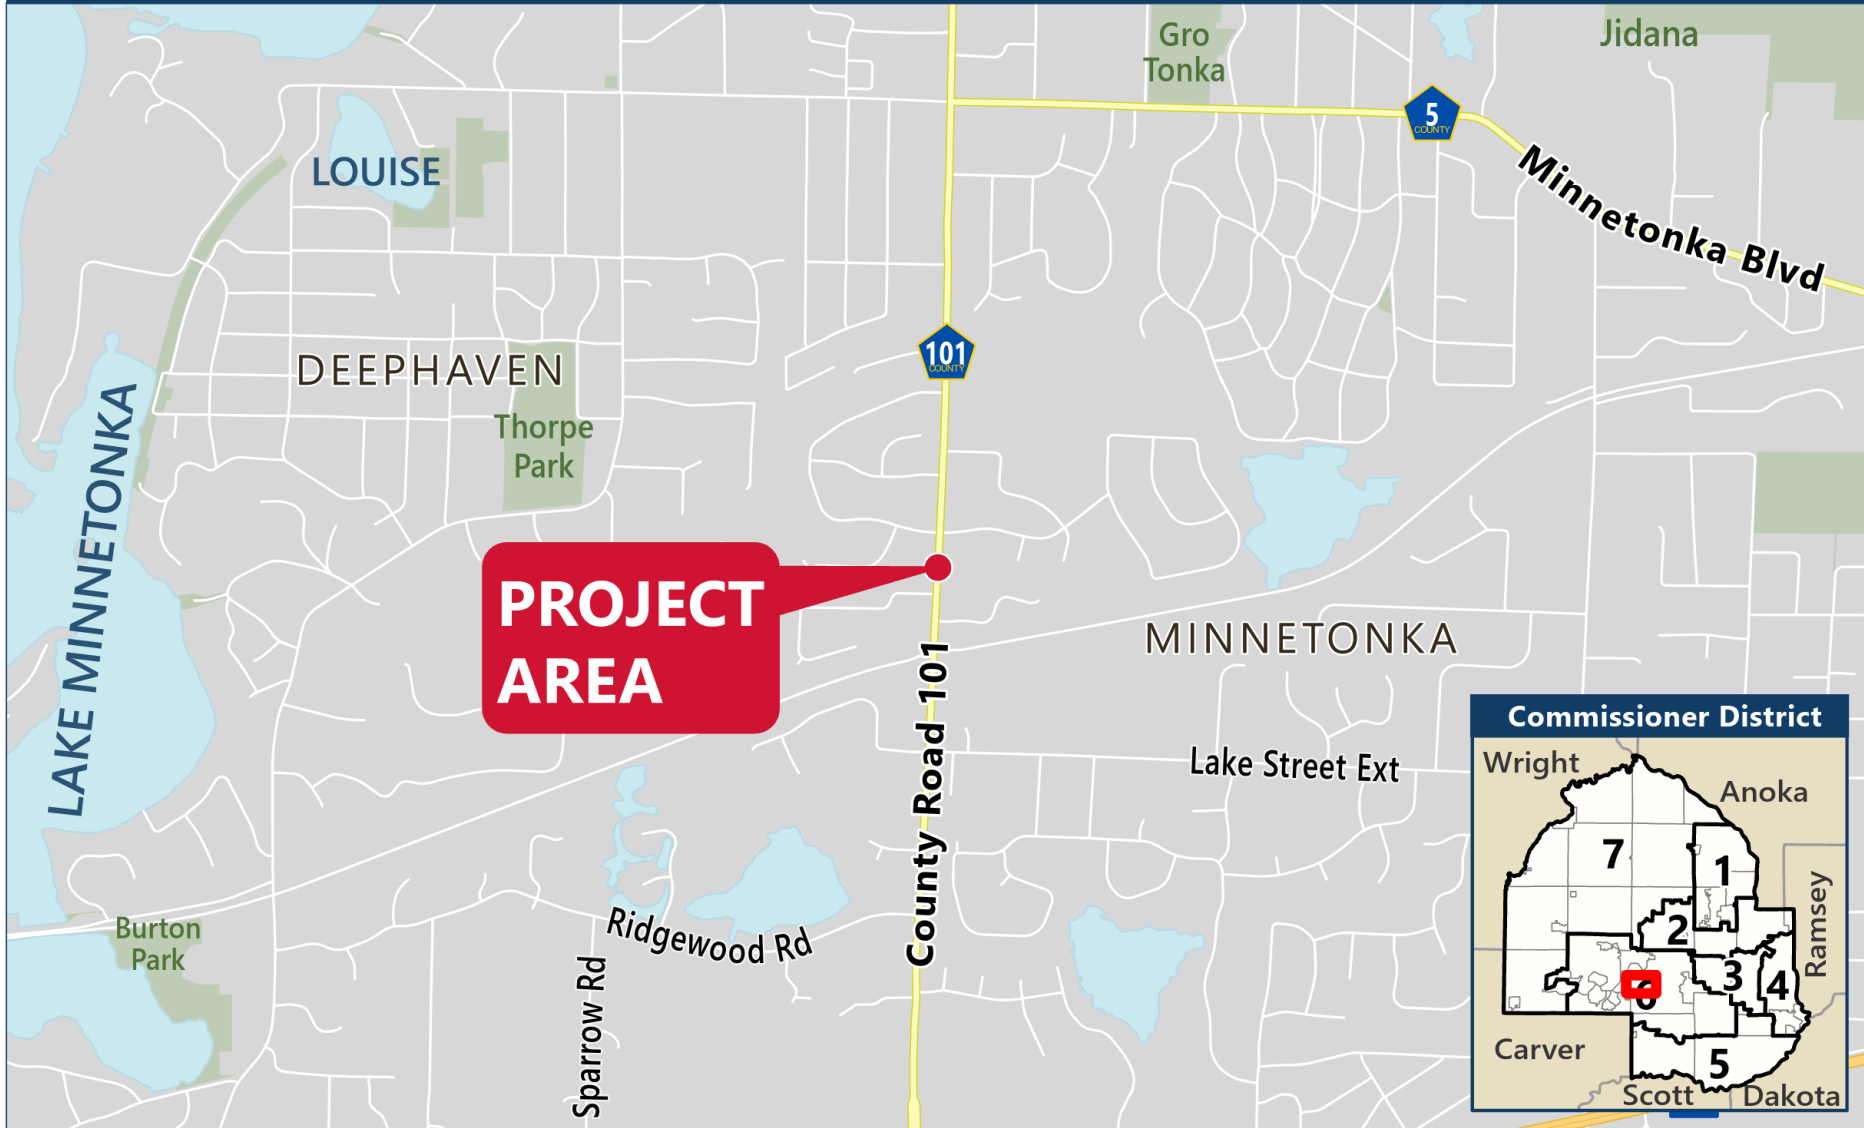

# CP 2201000

CSAH 101 (County Rd 101) Bridge #27B23 Preservation in the City of Minnetonka

BAR map date:  
4/3/2024