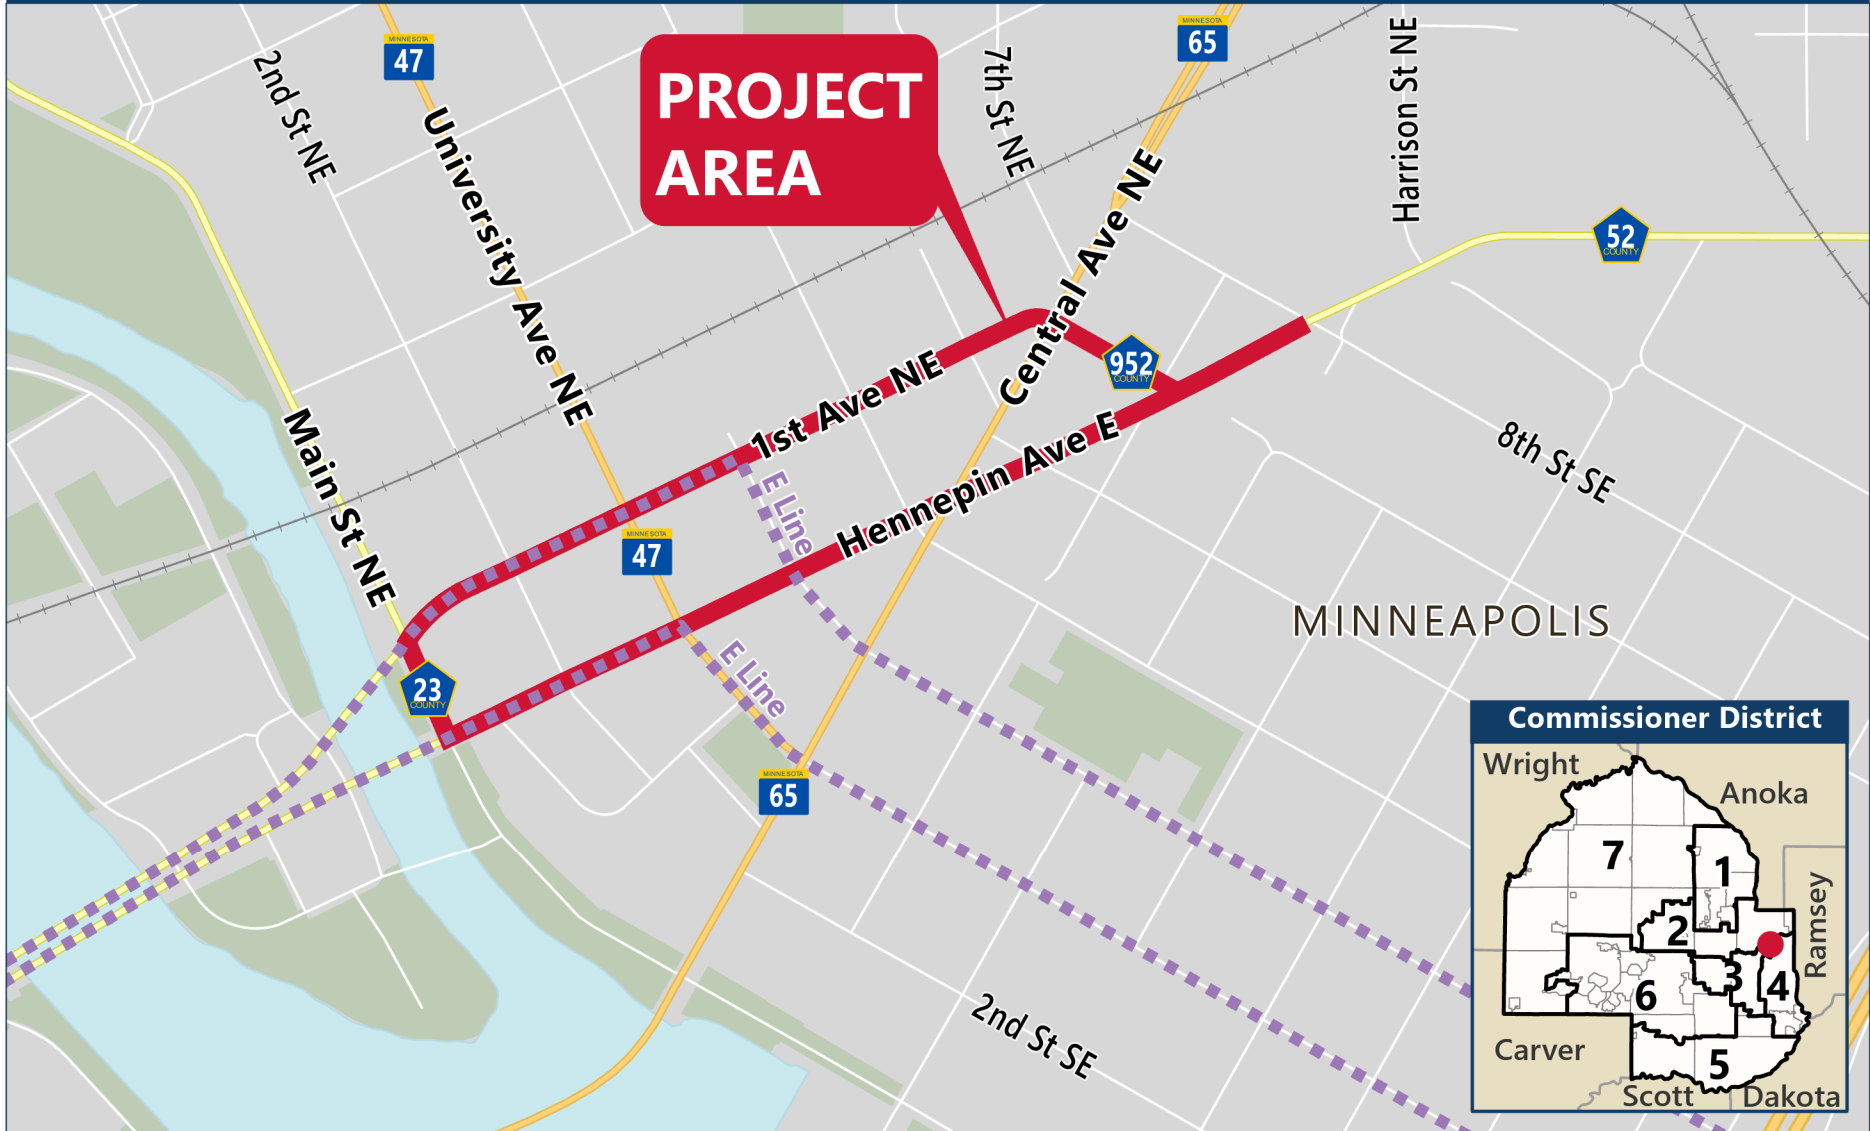

# CP 2182100

Hennepin Ave (CSAH 52), 1st Ave (CSAH 952), and Main St (CSAH 23) Multimodal Improvements in Minneapolis

BAR map date:  
11/17/2023