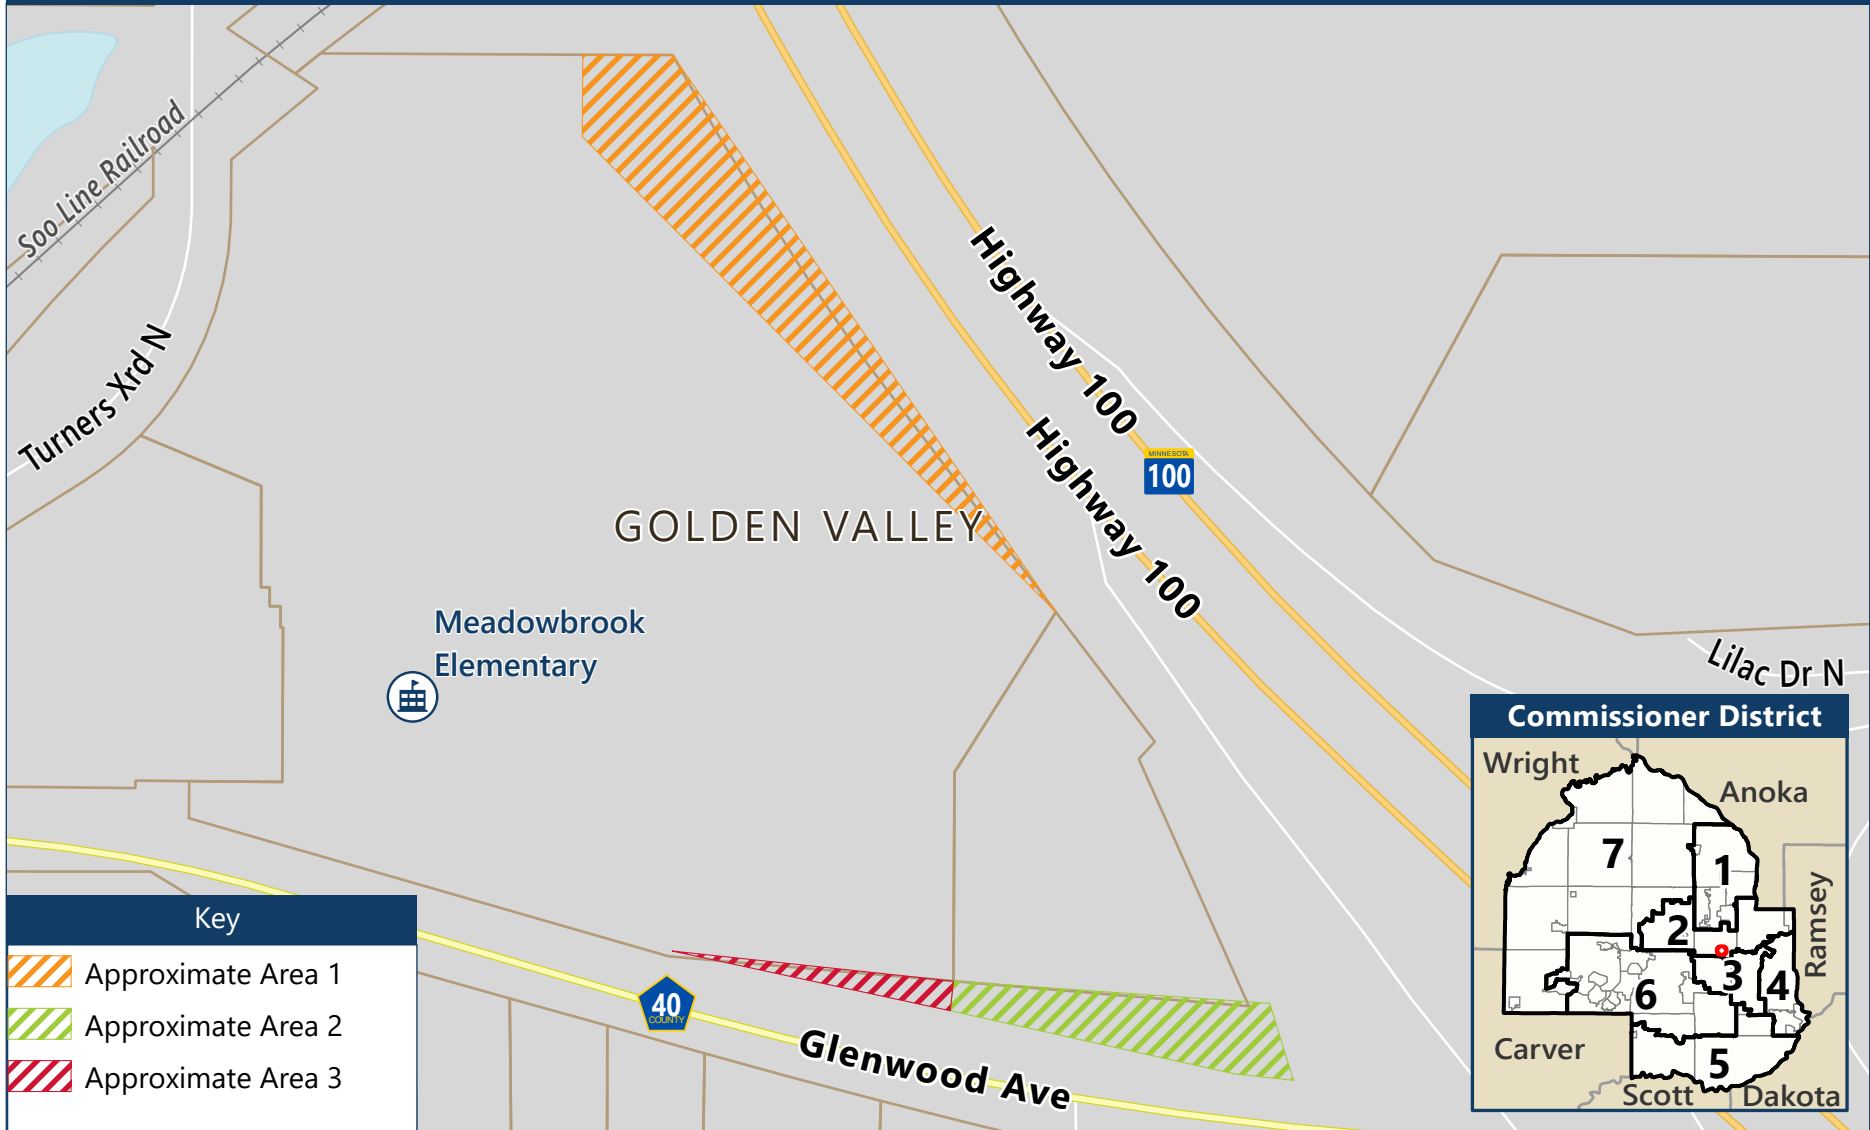

# Right of Way Vacation

Glenwood Ave (CSAH 40) in Golden Valley

**Key**

- Approximate Area 1
- Approximate Area 2
- Approximate Area 3

BAR map date:  
6/14/2023

0 140 280 Feet

N