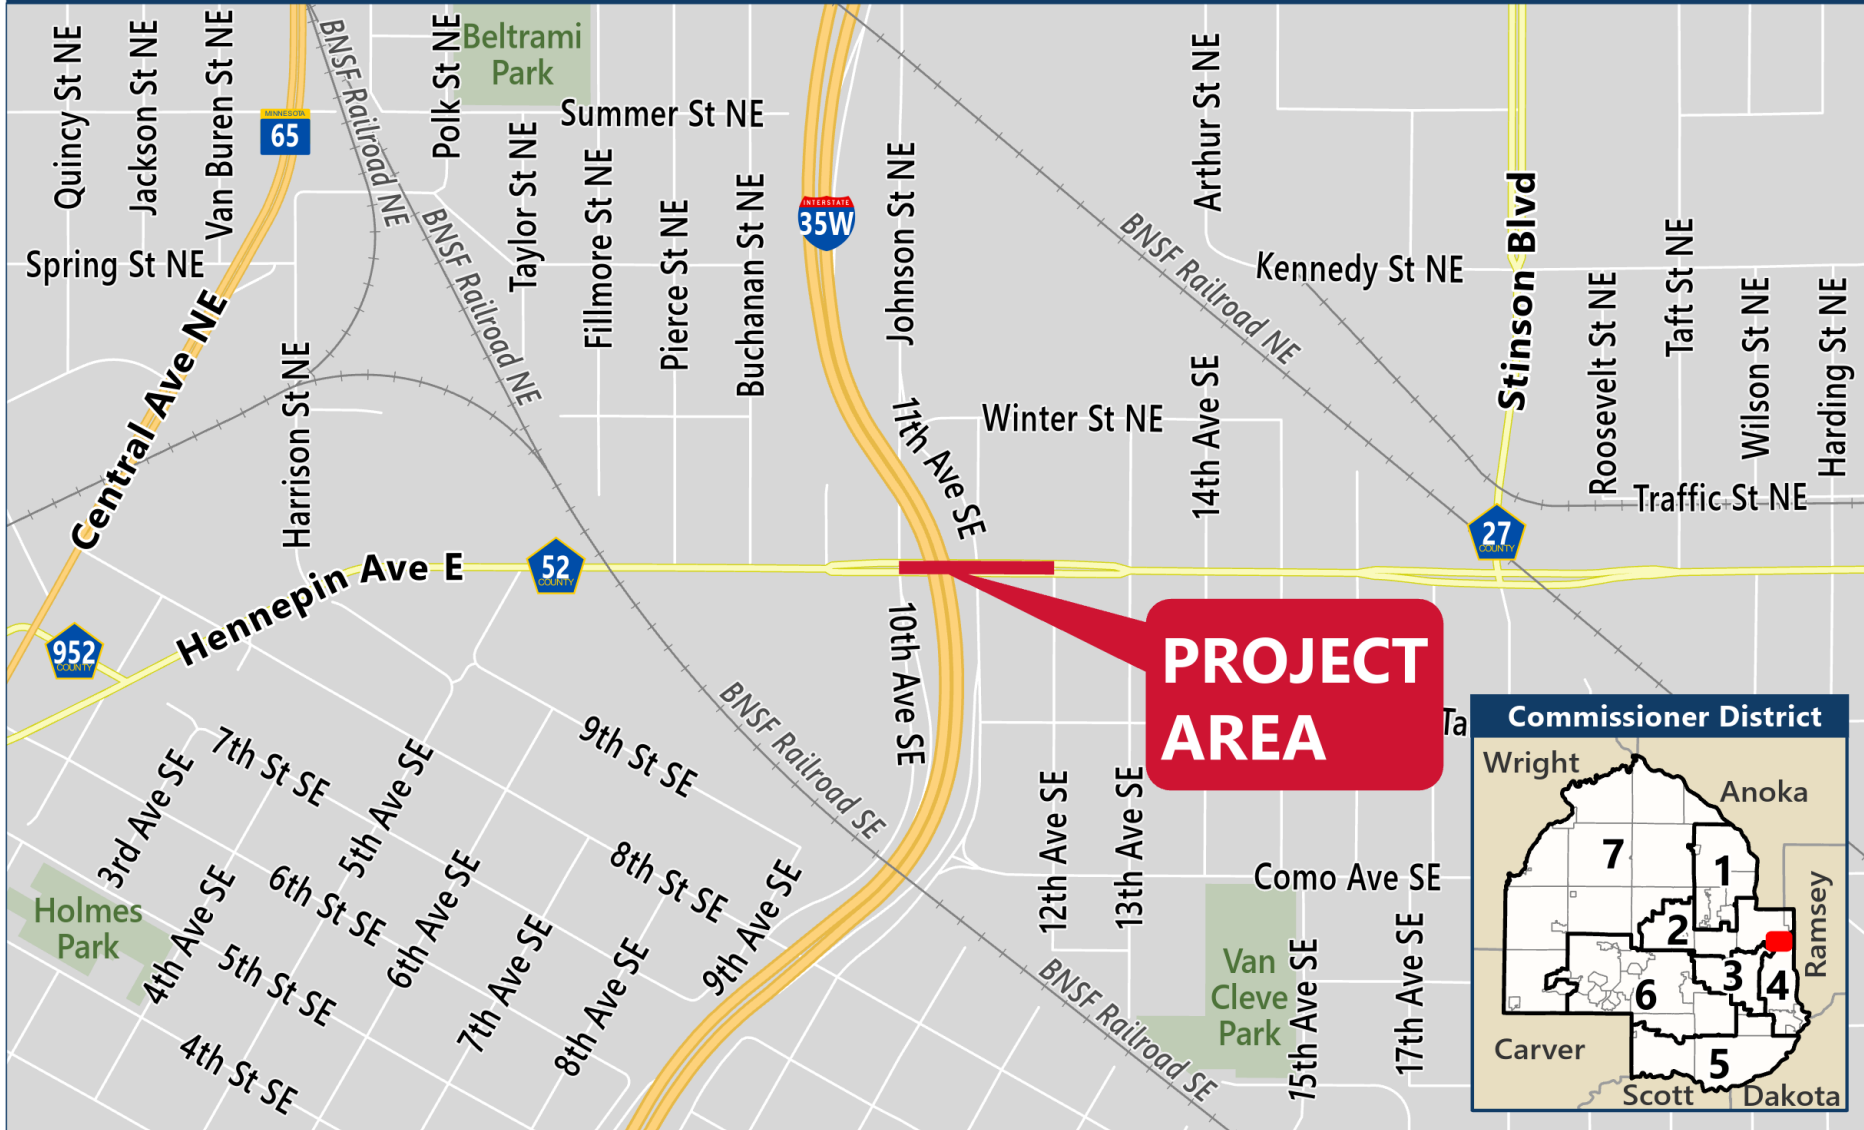

CP 2210100

Hennepin Avenue (CSAH 52) Multimodal Safety Improvements in Minneapolis

BAR map date:
4/8/2024