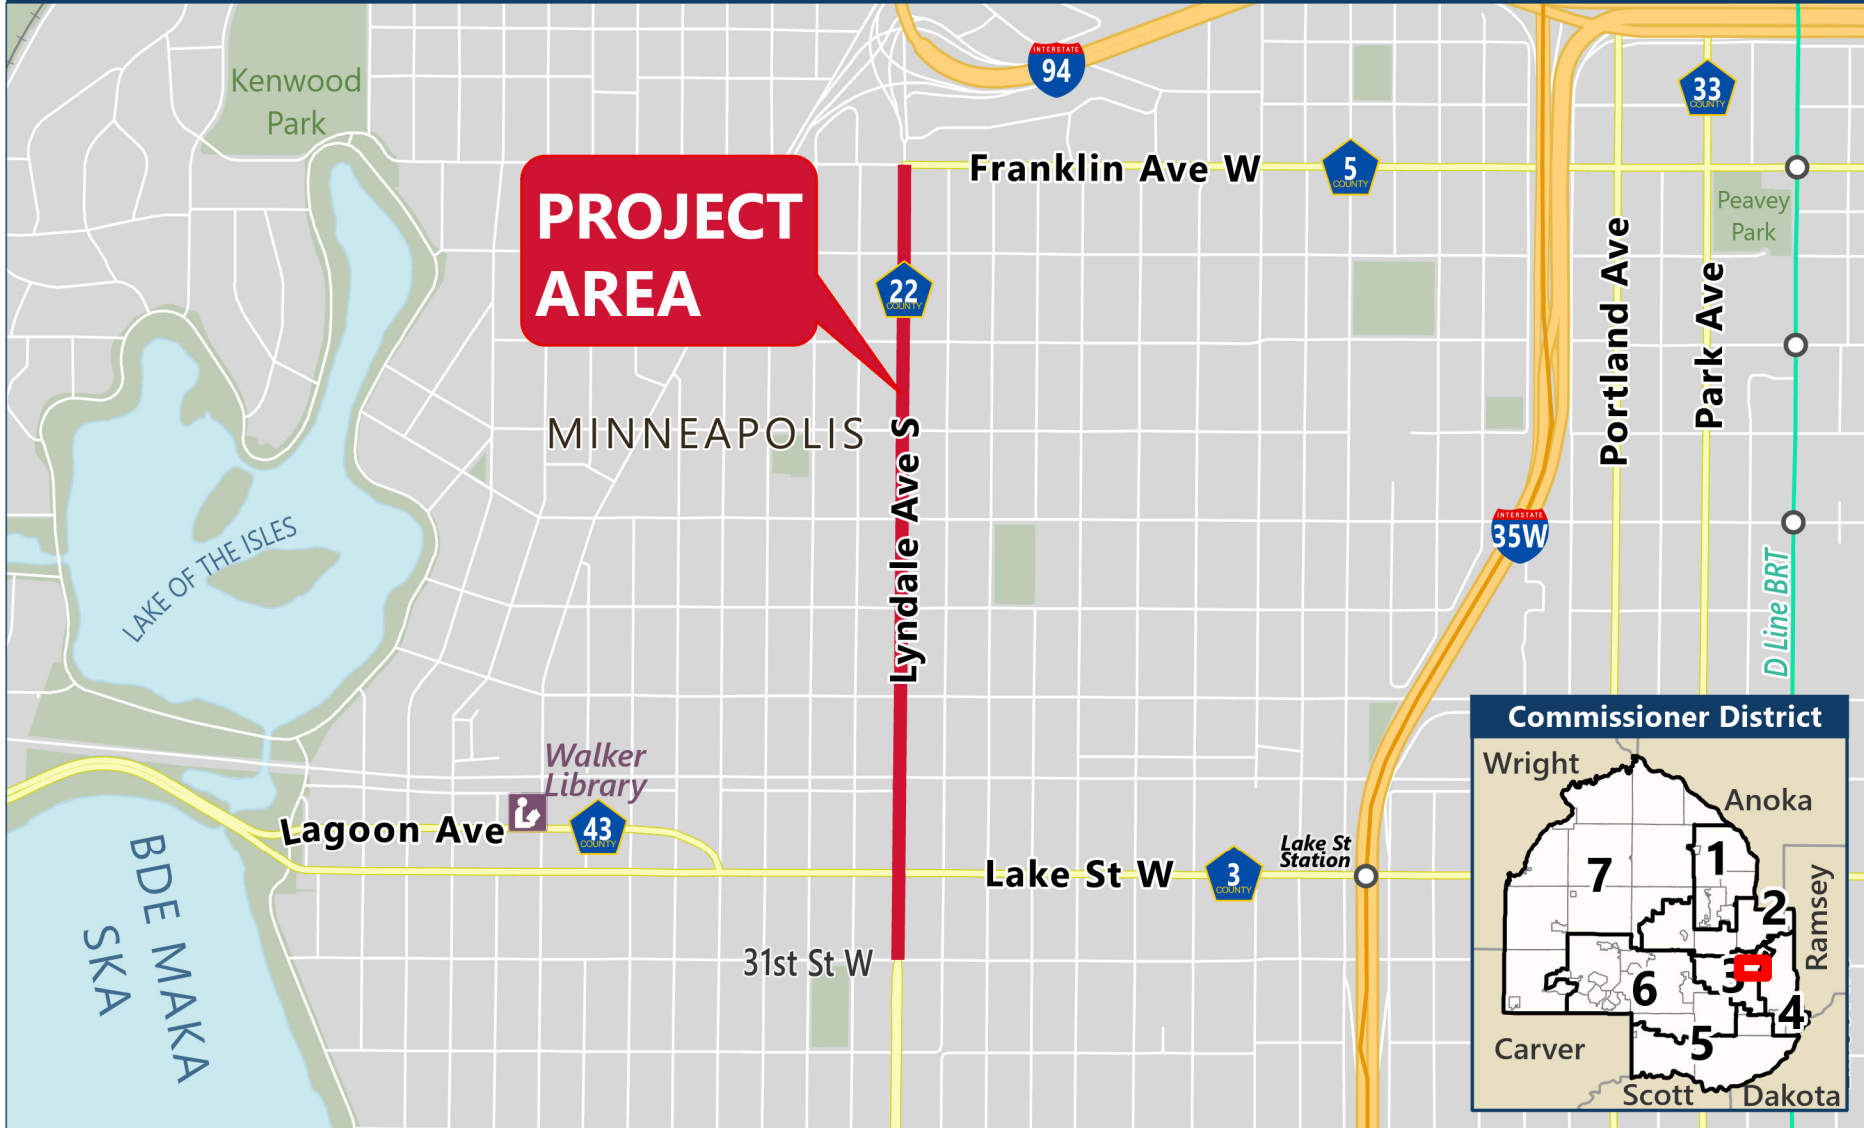

# CP 2052300 | PW 42-40-25

Lyndale Ave (CSAH 22) Reconstruction Project in the City of Minneapolis

BAR map date:  
3/16/2026