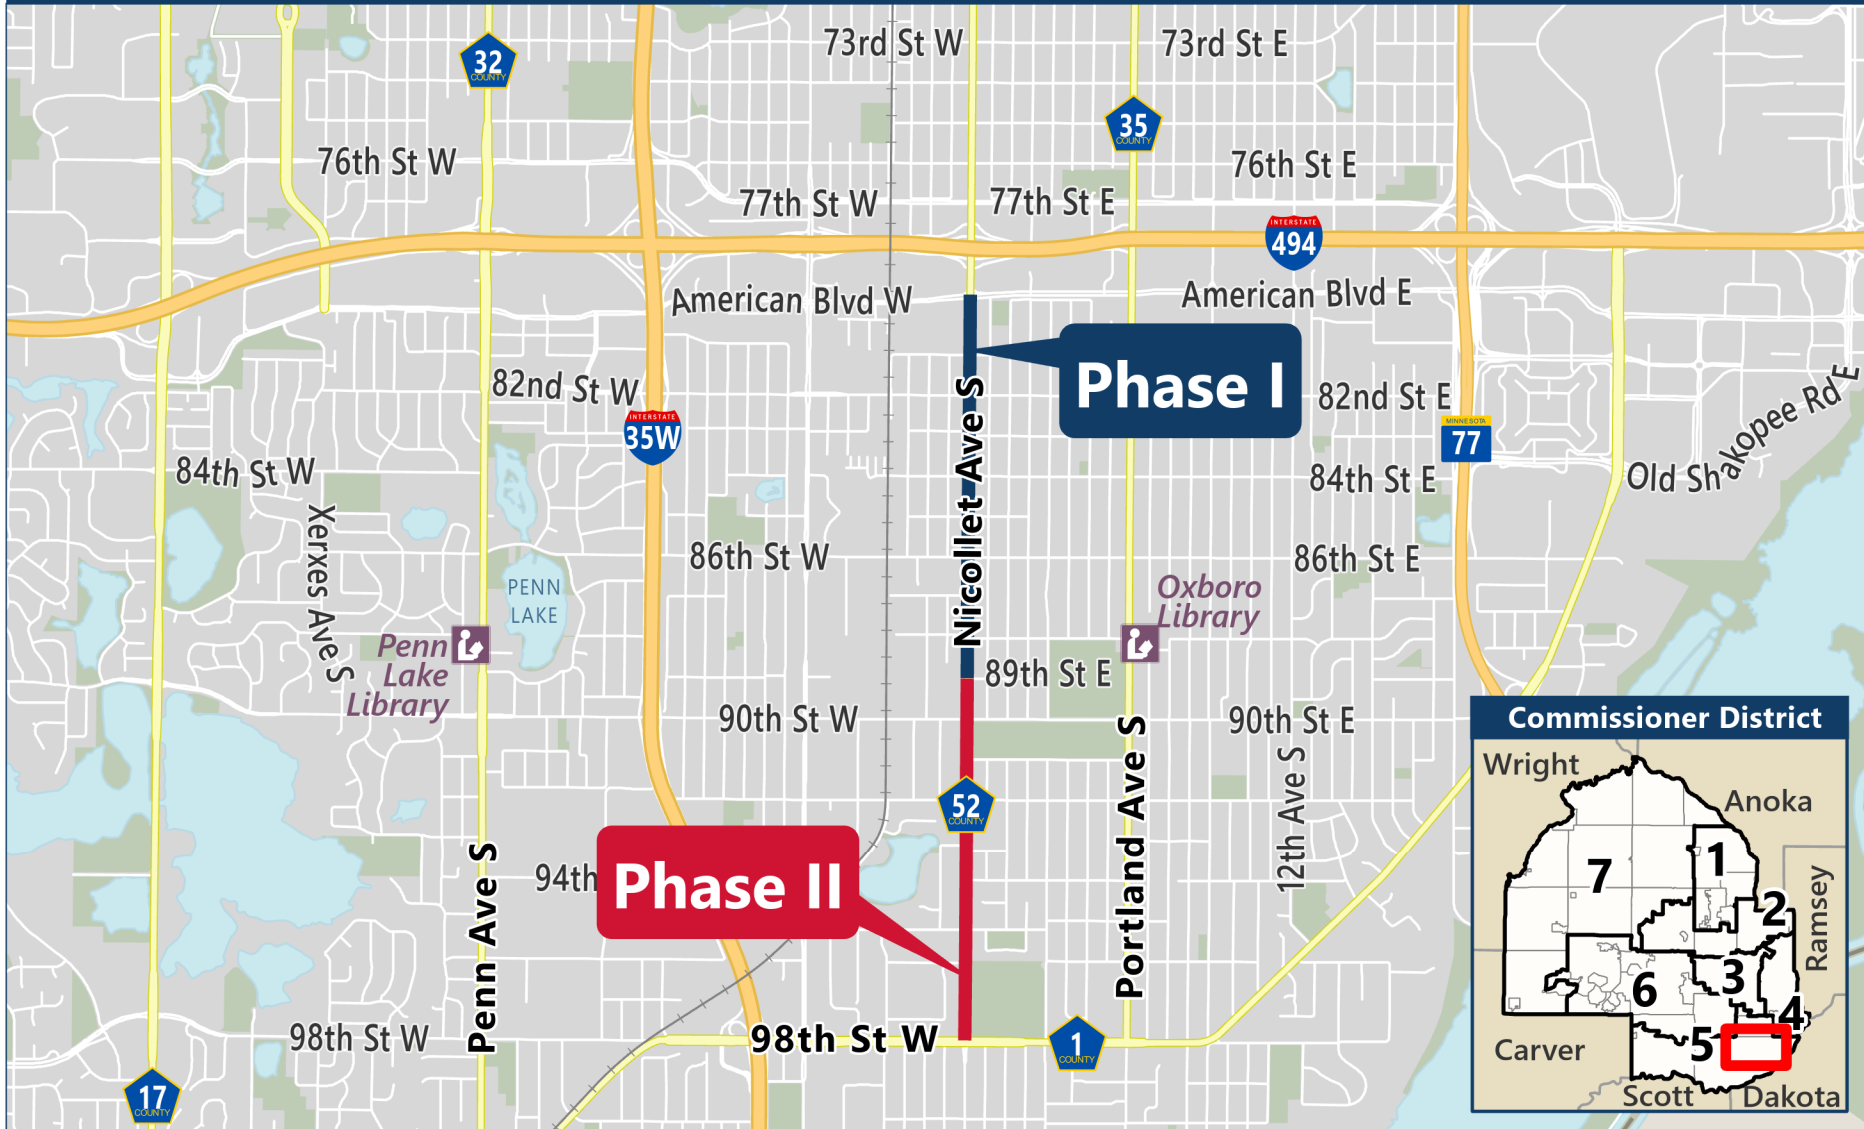

CP 2143101

CSAH 52 (Nicollet Avenue) Phase II Reconstruction from 98th St (CSAH 1) to 89th St in Bloomington

BAR map date:
1/16/2025