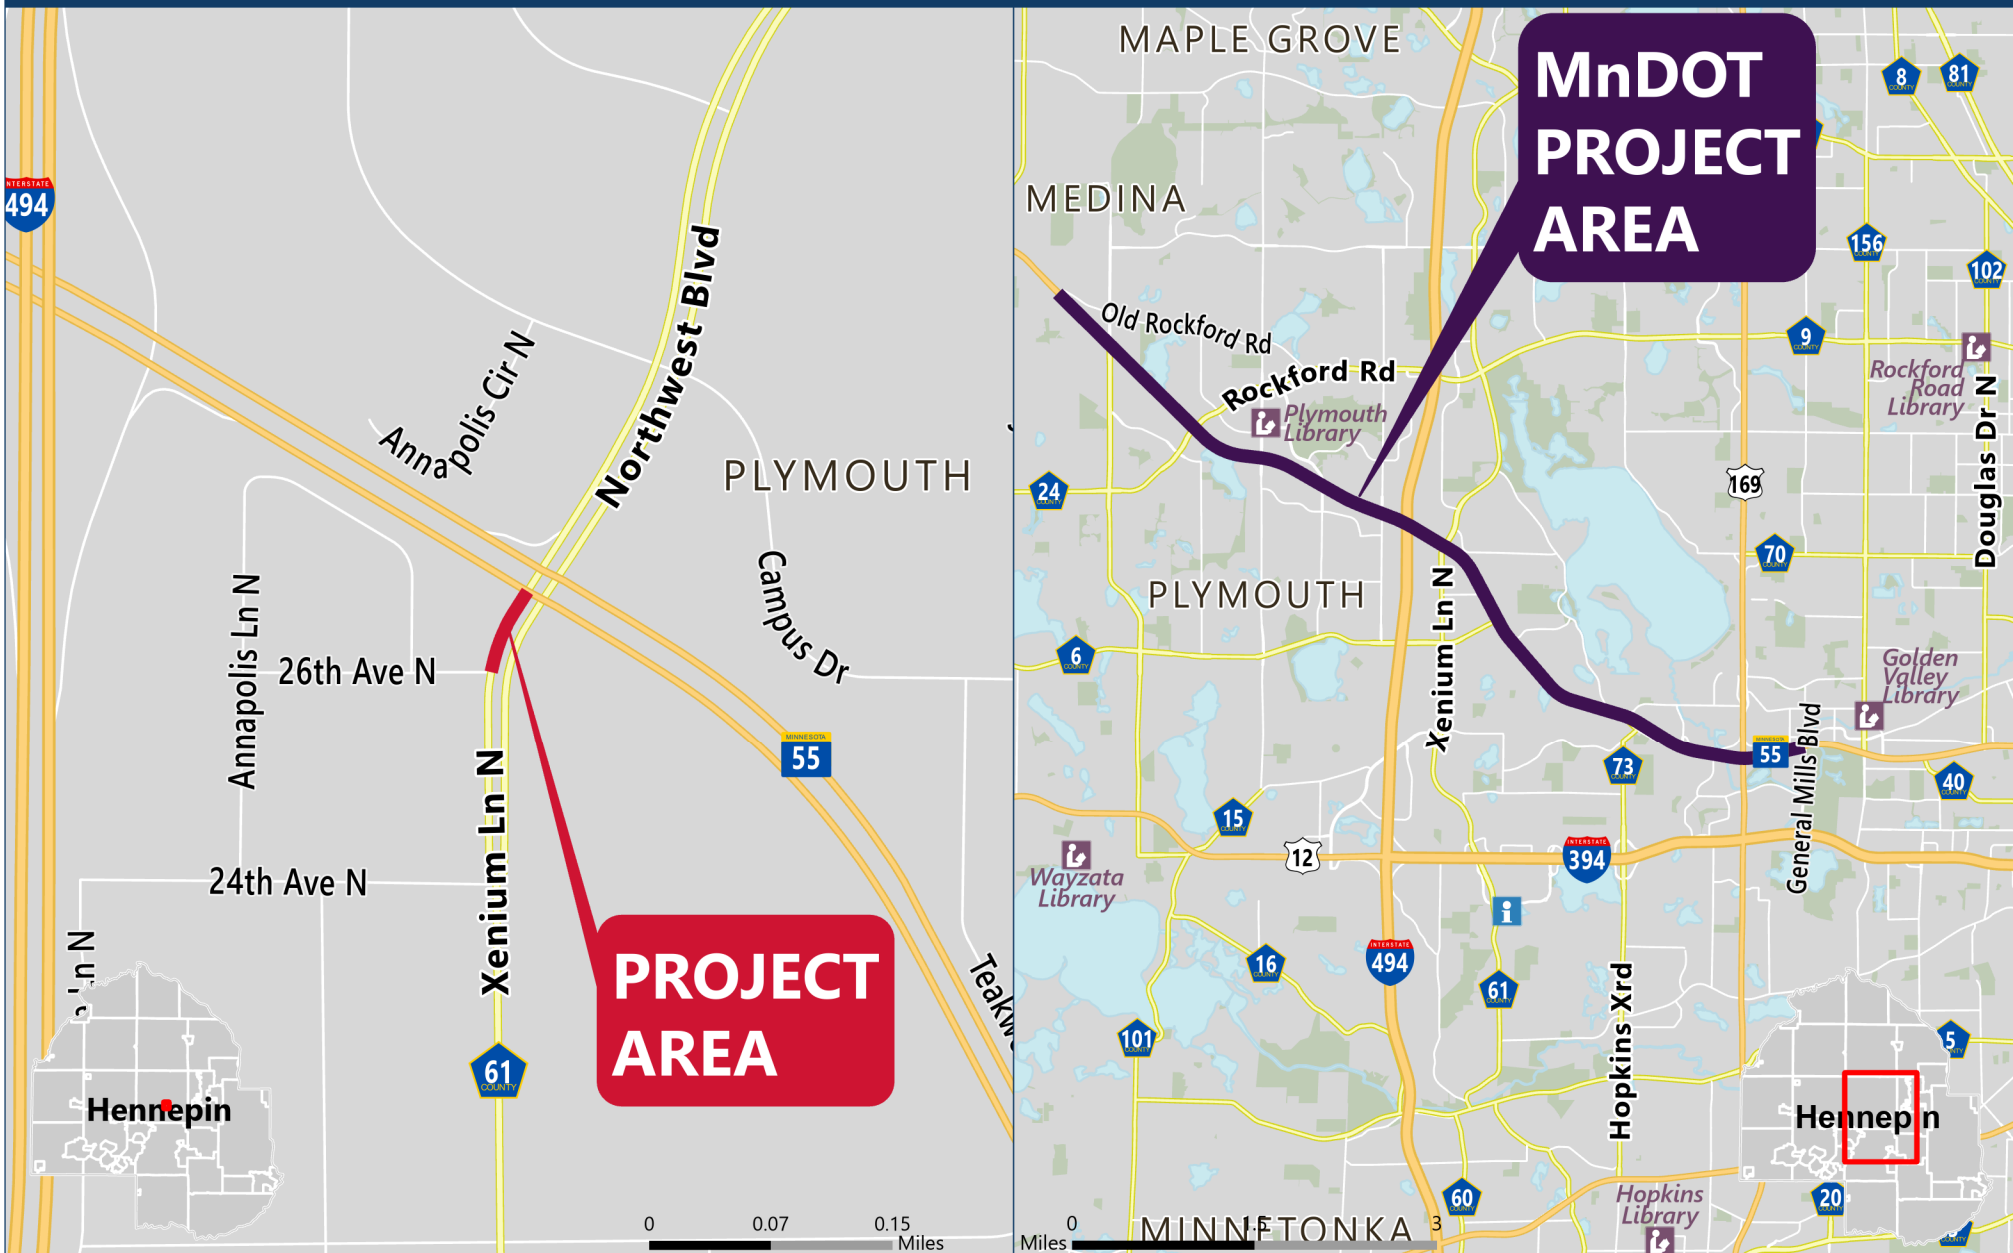

# CP 2183500 | PW 08-40-24, PW 09-17-24

CSAH 61 (Xenium Lane) Multi-Use Trail and Accessibility Upgrades in Plymouth

**Disclaimer:** This map (i) is furnished "AS IS" with no representation as to completeness or accuracy; (ii) is furnished with no warranty of any kind; and (iii) is not suitable for legal, engineering or surveying purposes. Hennepin County shall not be liable for any damage, injury or loss resulting from this map.