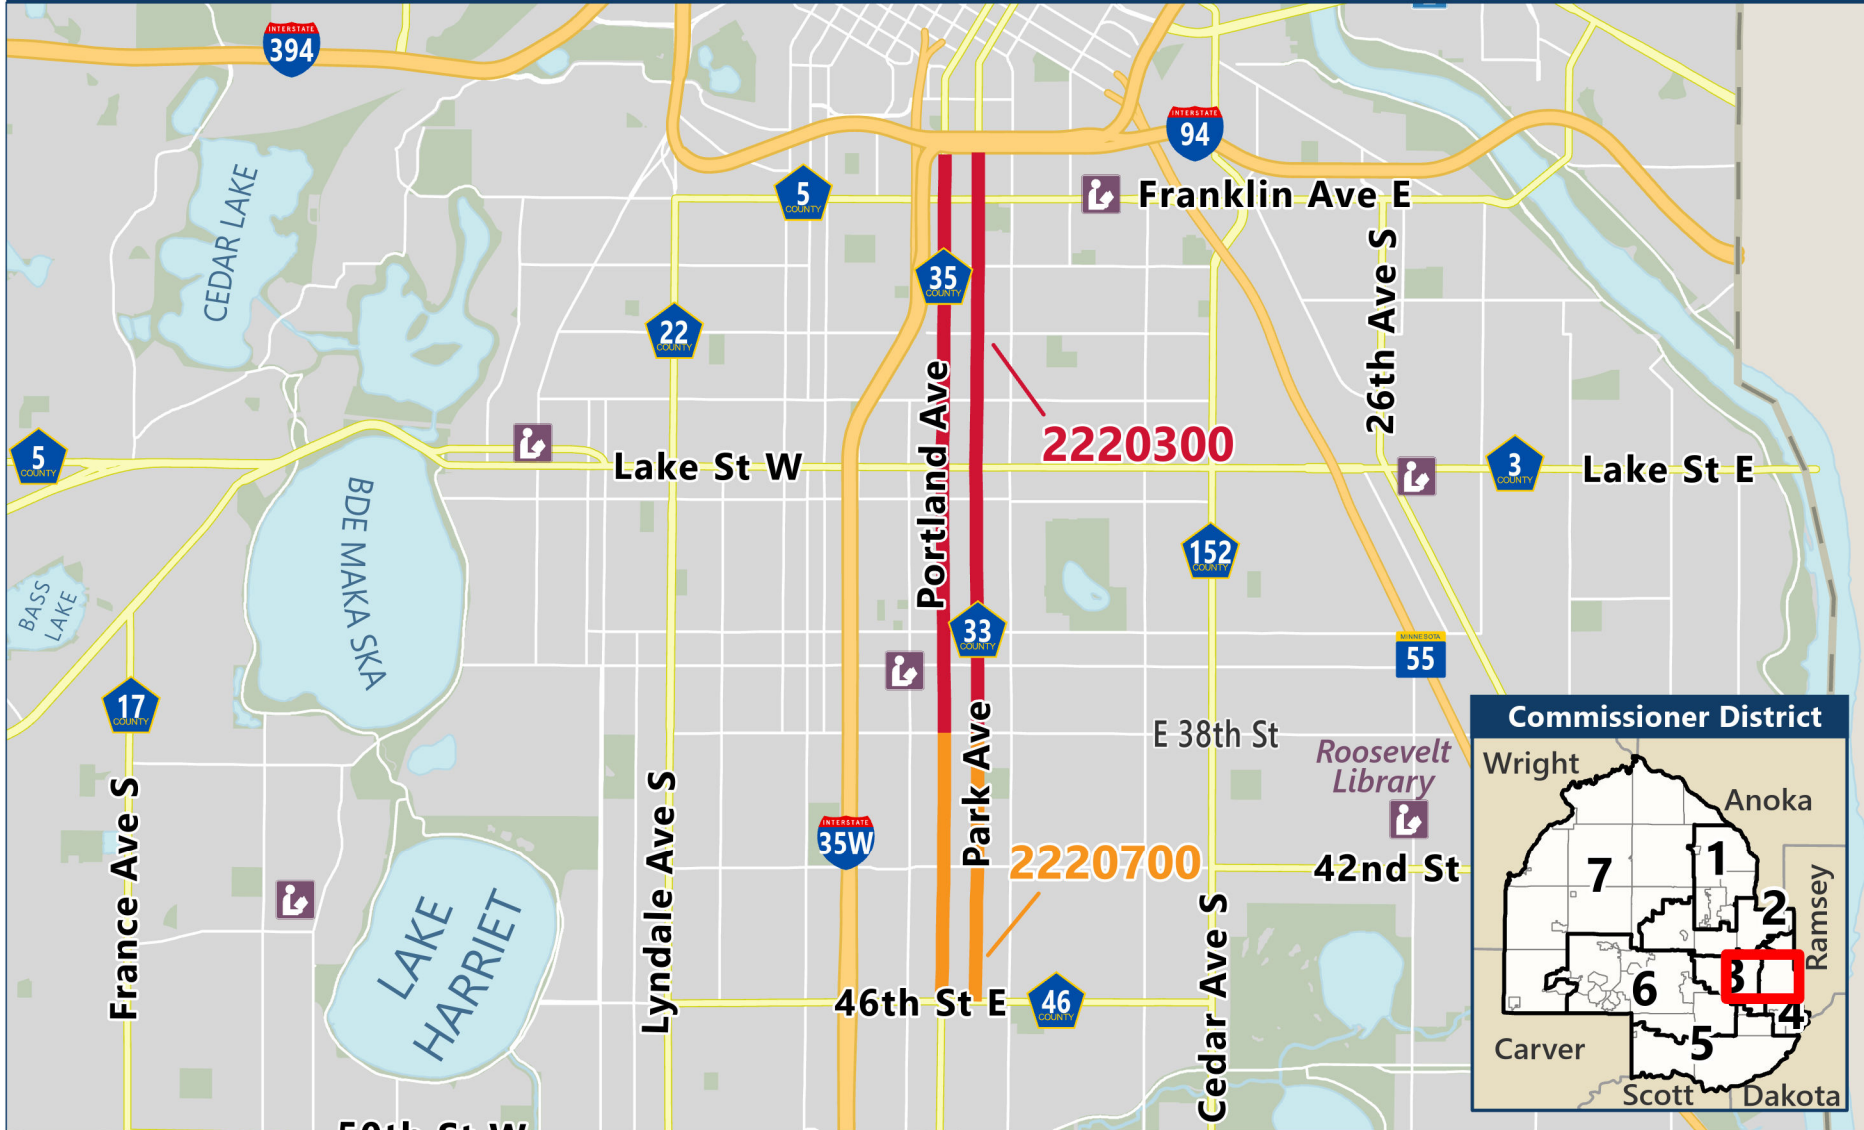

CP 2220300 / CP 2220700

Multimodal Safety Improvements along CSAH 35 (Portland Ave) and CSAH 33 (Park Ave) in Minneapolis

BAR map date:
3/3/2026

0 0.55 1.1
Miles