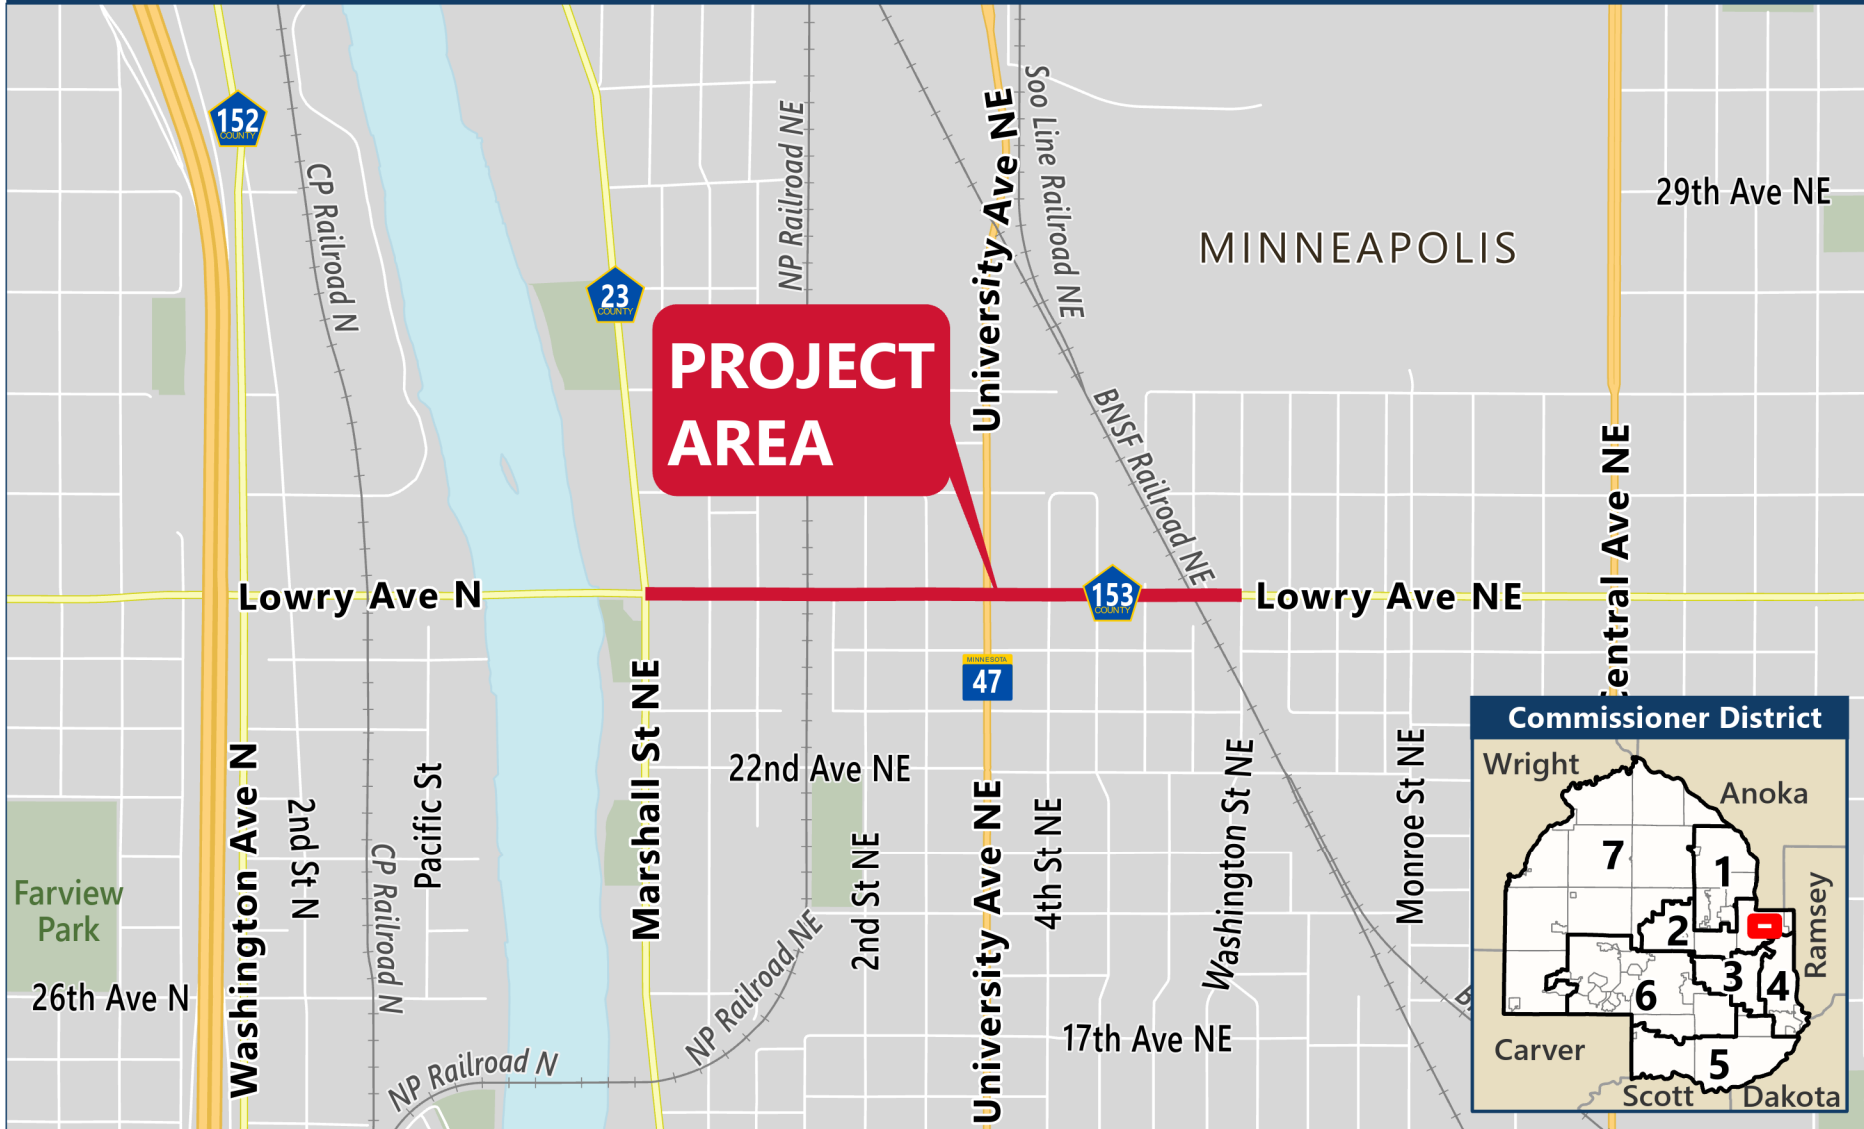

CP 2140800

CSAH 153 (Lowry Ave NE) Reconstruction Phase II in Minneapolis

BAR map date:
1/10/2025