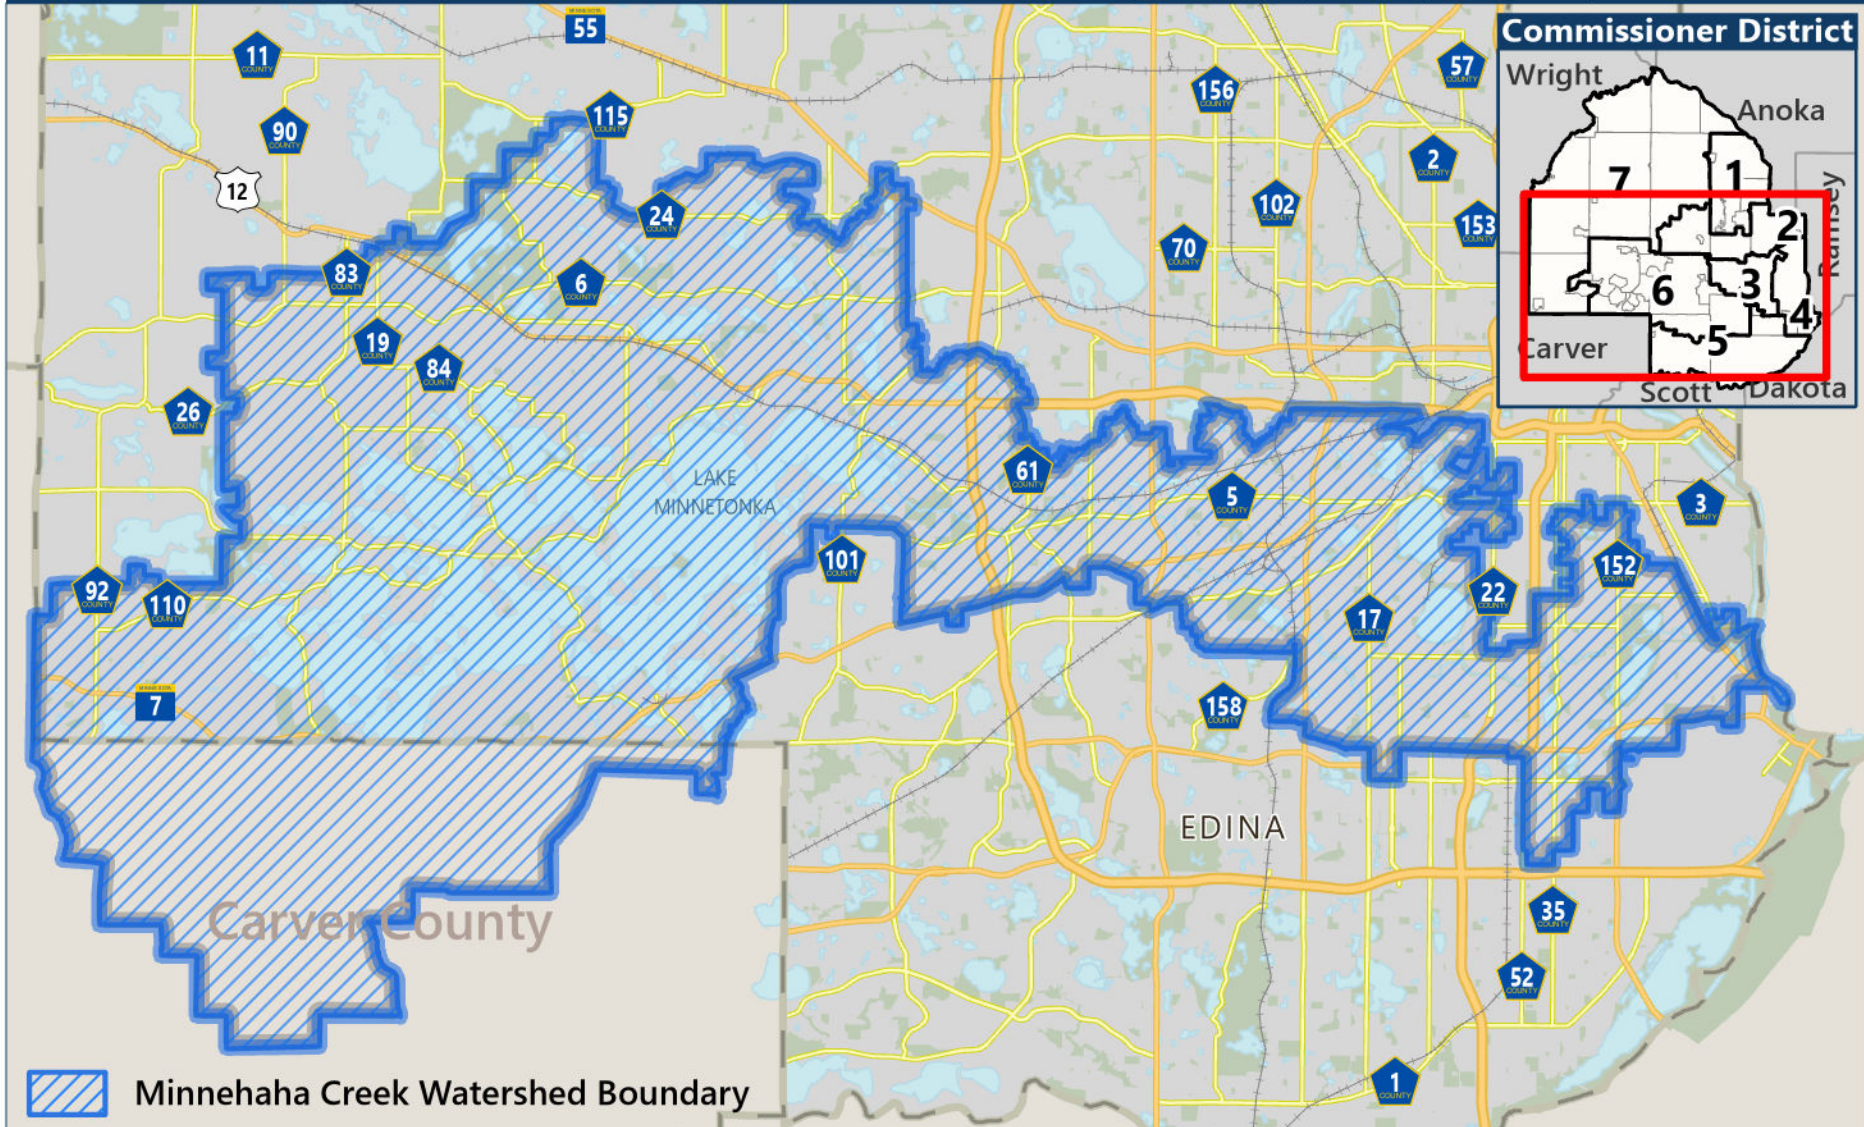

# Agreement PW 15-38-26

Minnehaha Creek Watershed District Programmatic Maintenance Agreement | Hennepin County Public Works

 Minnehaha Creek Watershed Boundary

BAR map date:  
3/30/2026