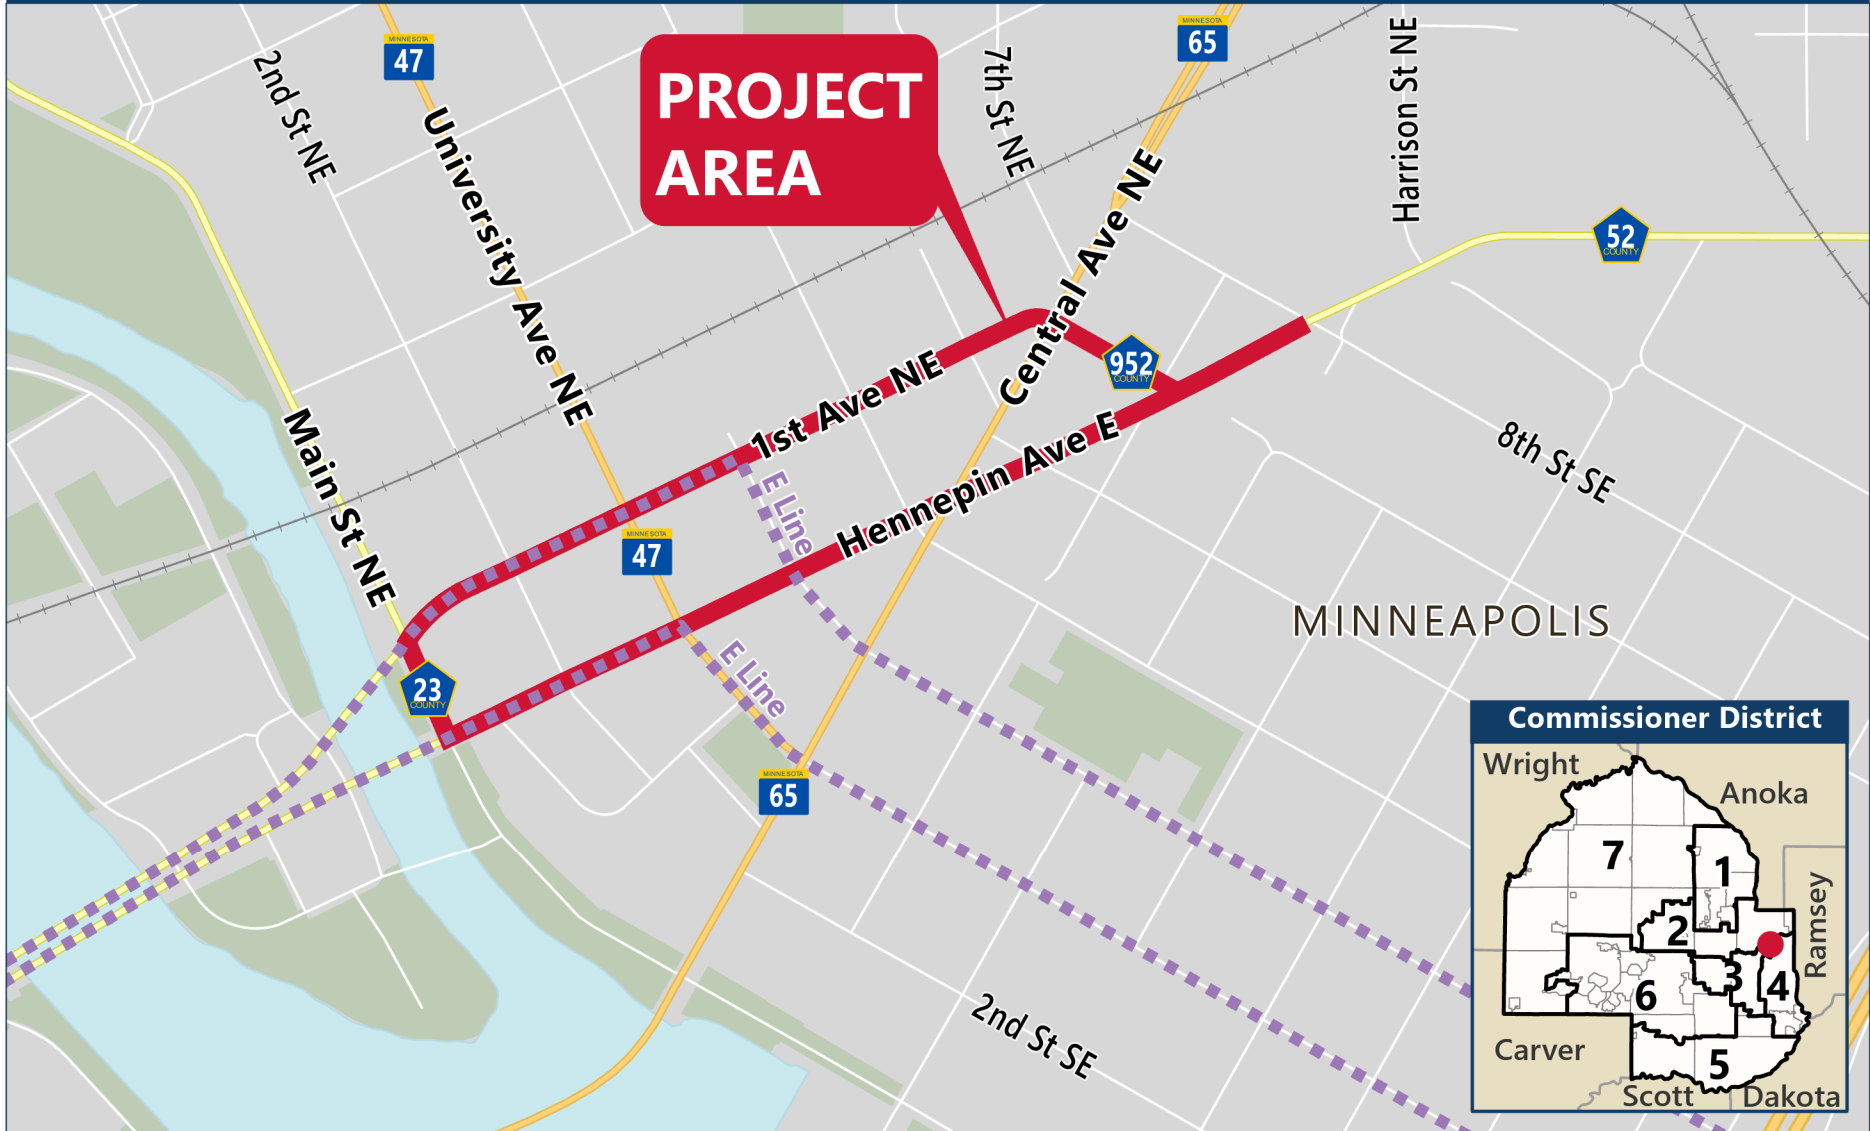

CP 2182100

Hennepin Ave (CSAH 52), 1st Ave (CSAH 952), and Main St (CSAH 23) Multimodal Improvements in Minneapolis

BAR map date:
11/17/2023