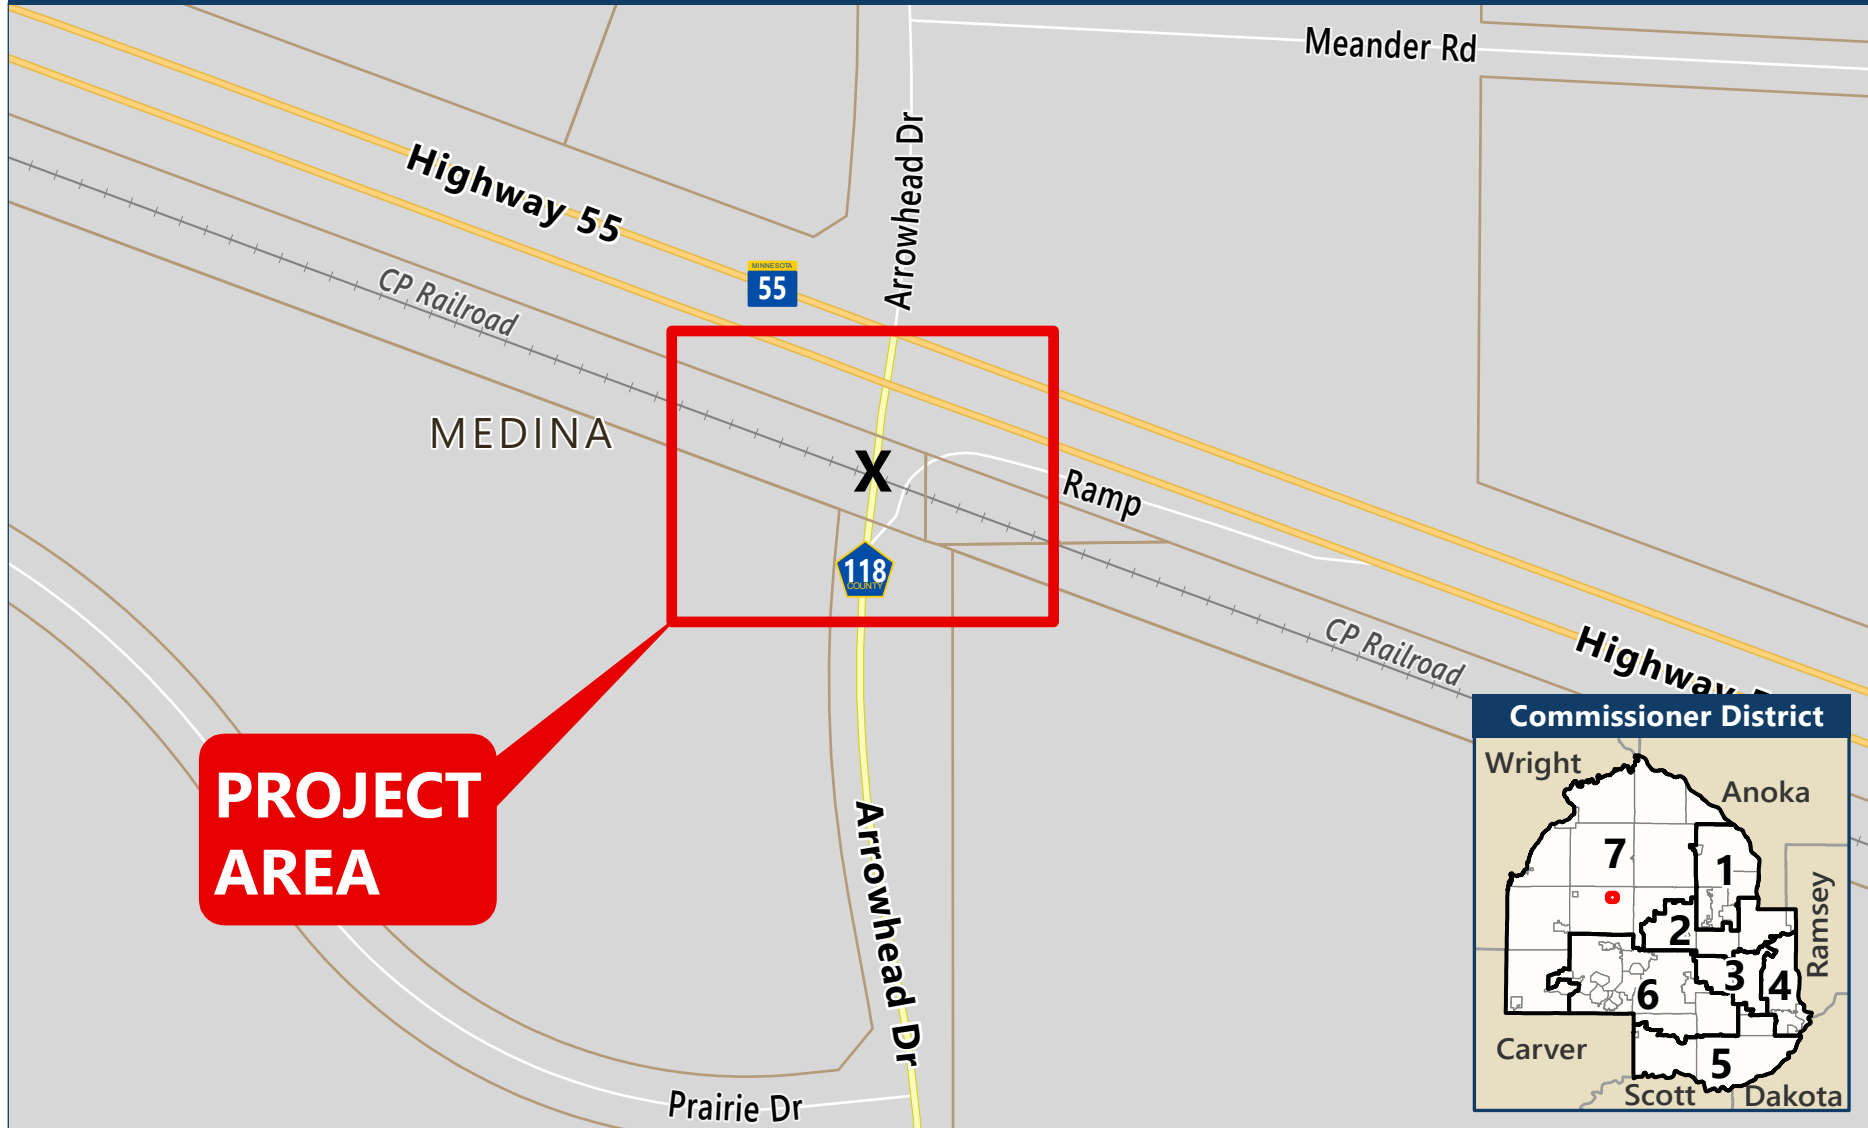

CP 2183559

CO RD 118 Railroad Crossing Replacement | Hennepin County Public Works

BAR map date:
4/19/2023