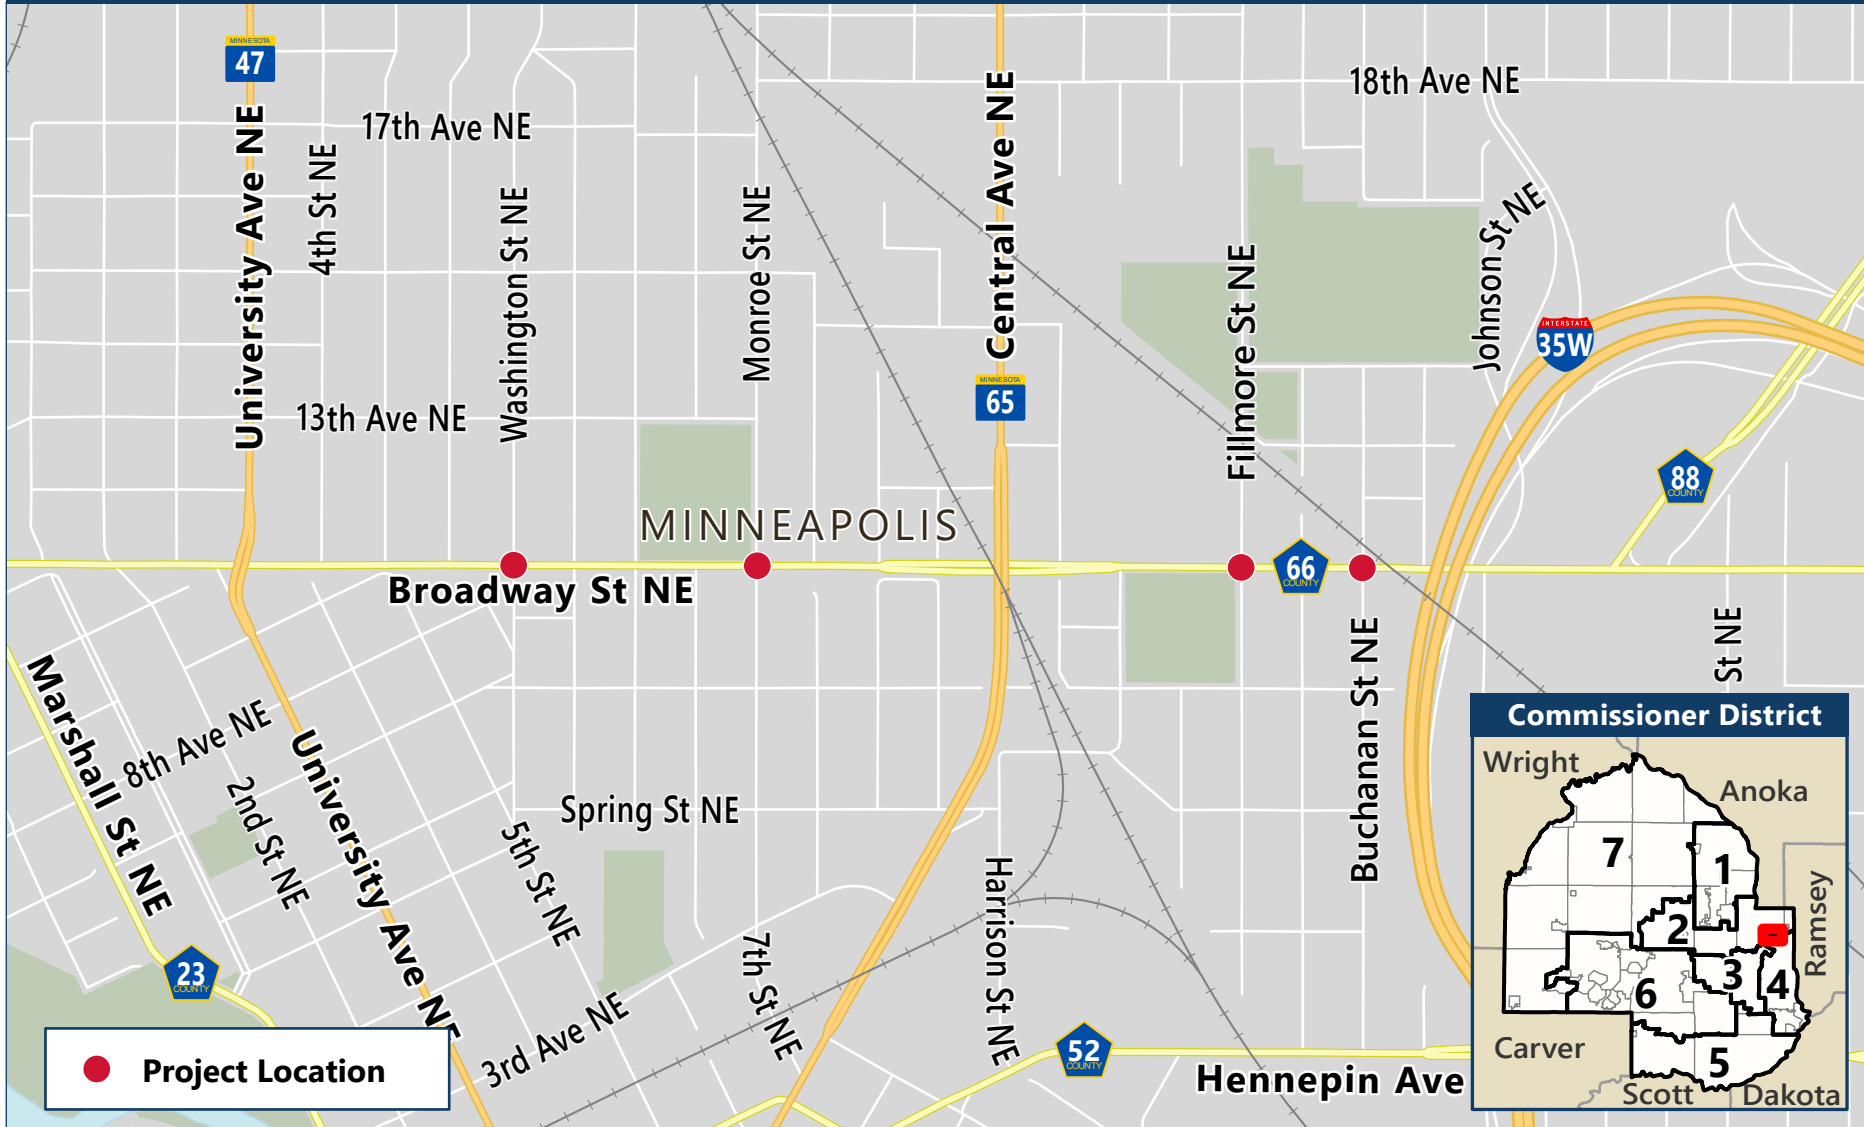

# CP 2183300 | PW 38-20-23

Broadway St NE (CSAH 66) Safety Improvements in Minneapolis

BAR map date:  
5/11/2023