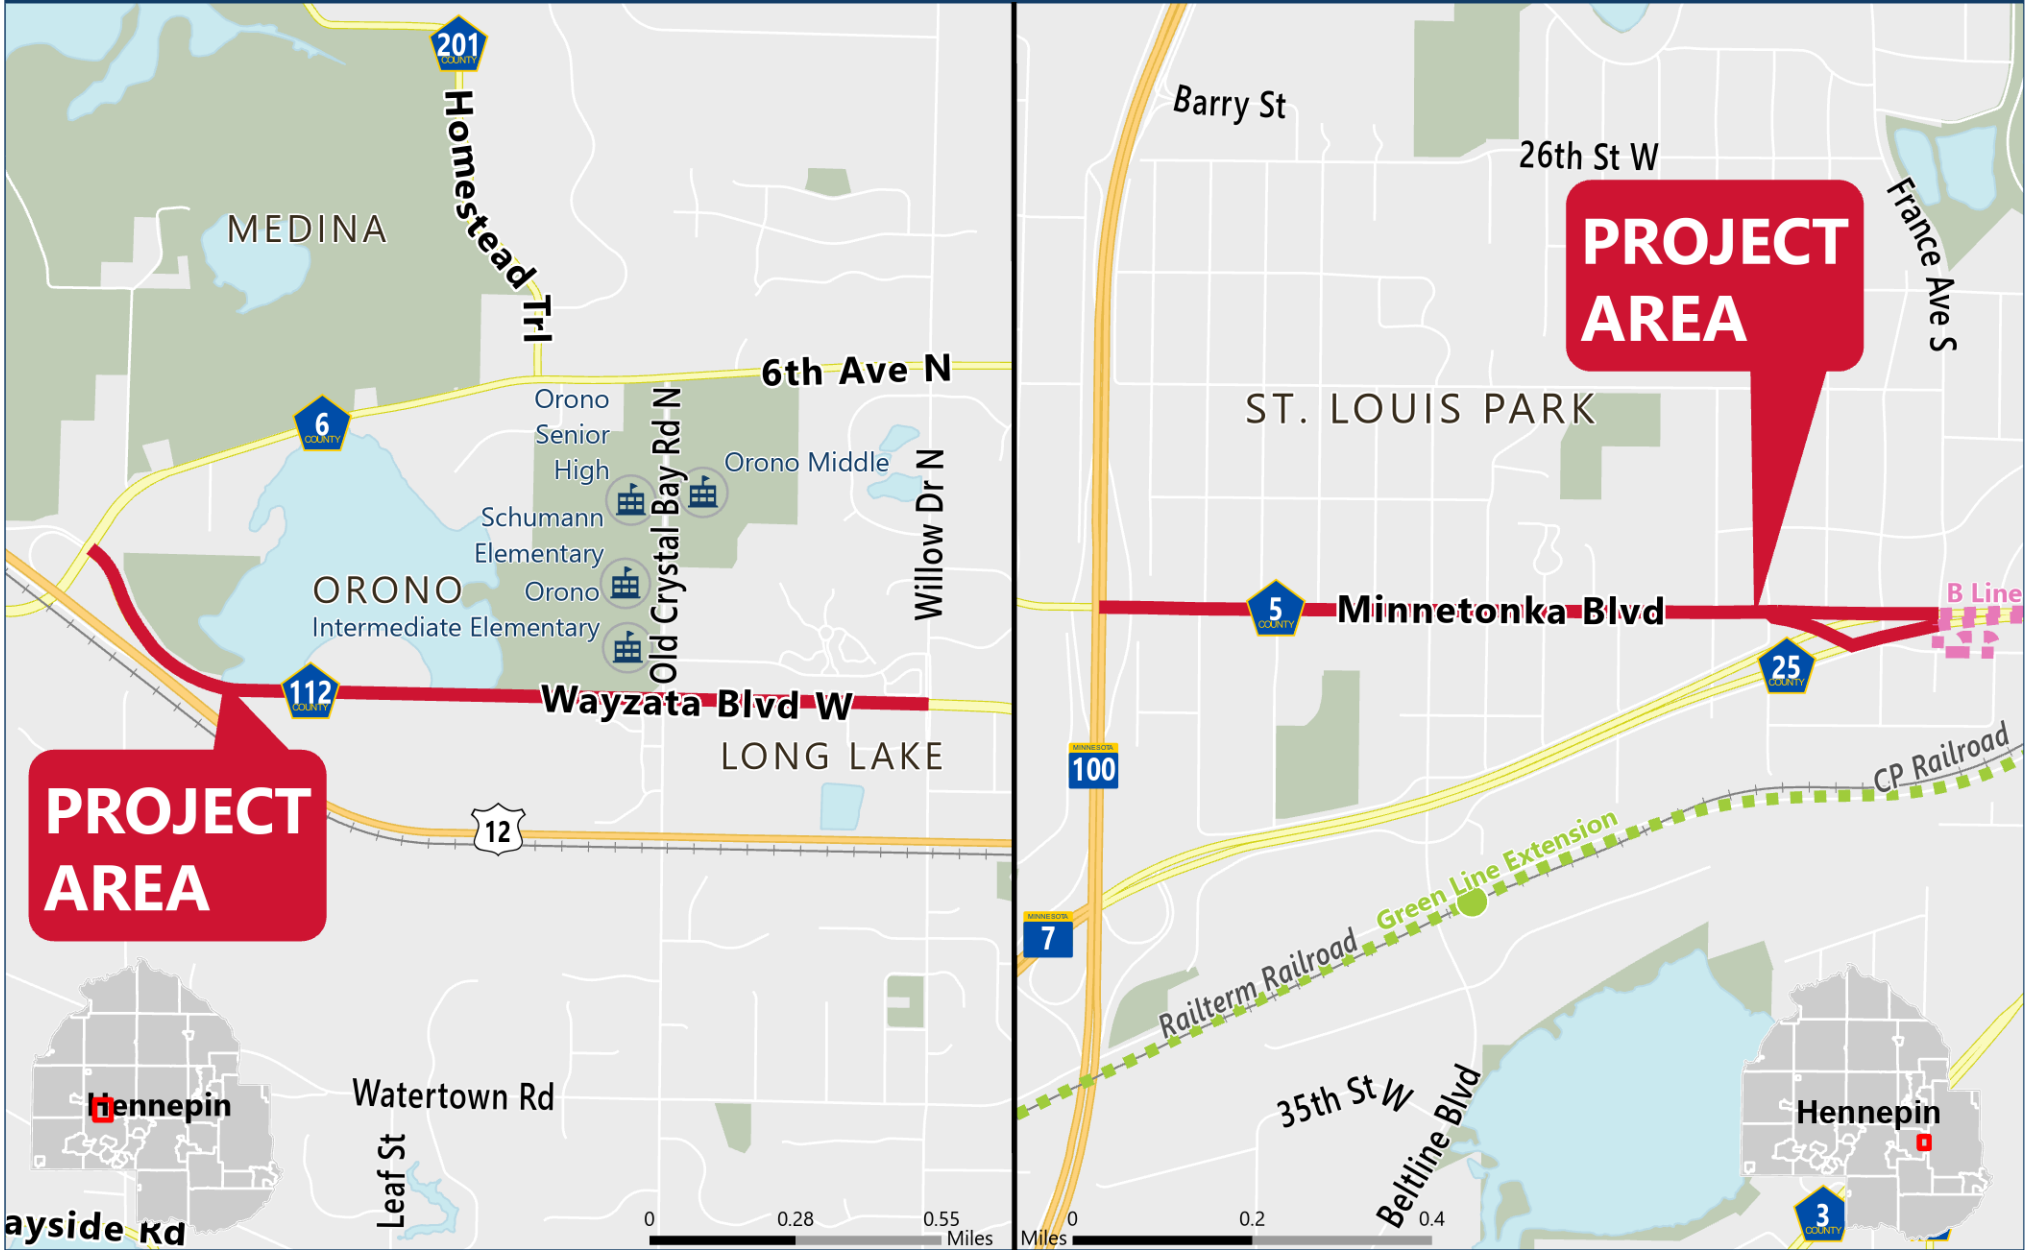

CP 2091103 | CP 2168100

CSAH 112 (Wayzata Blvd) Reconstruction in Long Lake & Orono, CSAH 5/25 (Minnetonka Blvd/West Lake St) Reconstruction in St. Louis Park

Disclaimer: This map (i) is furnished "AS IS" with no representation as to completeness or accuracy; (ii) is furnished with no warranty of any kind; and (iii) is not suitable for legal, engineering or surveying purposes. Hennepin County shall not be liable for any damage, injury or loss resulting from this map.