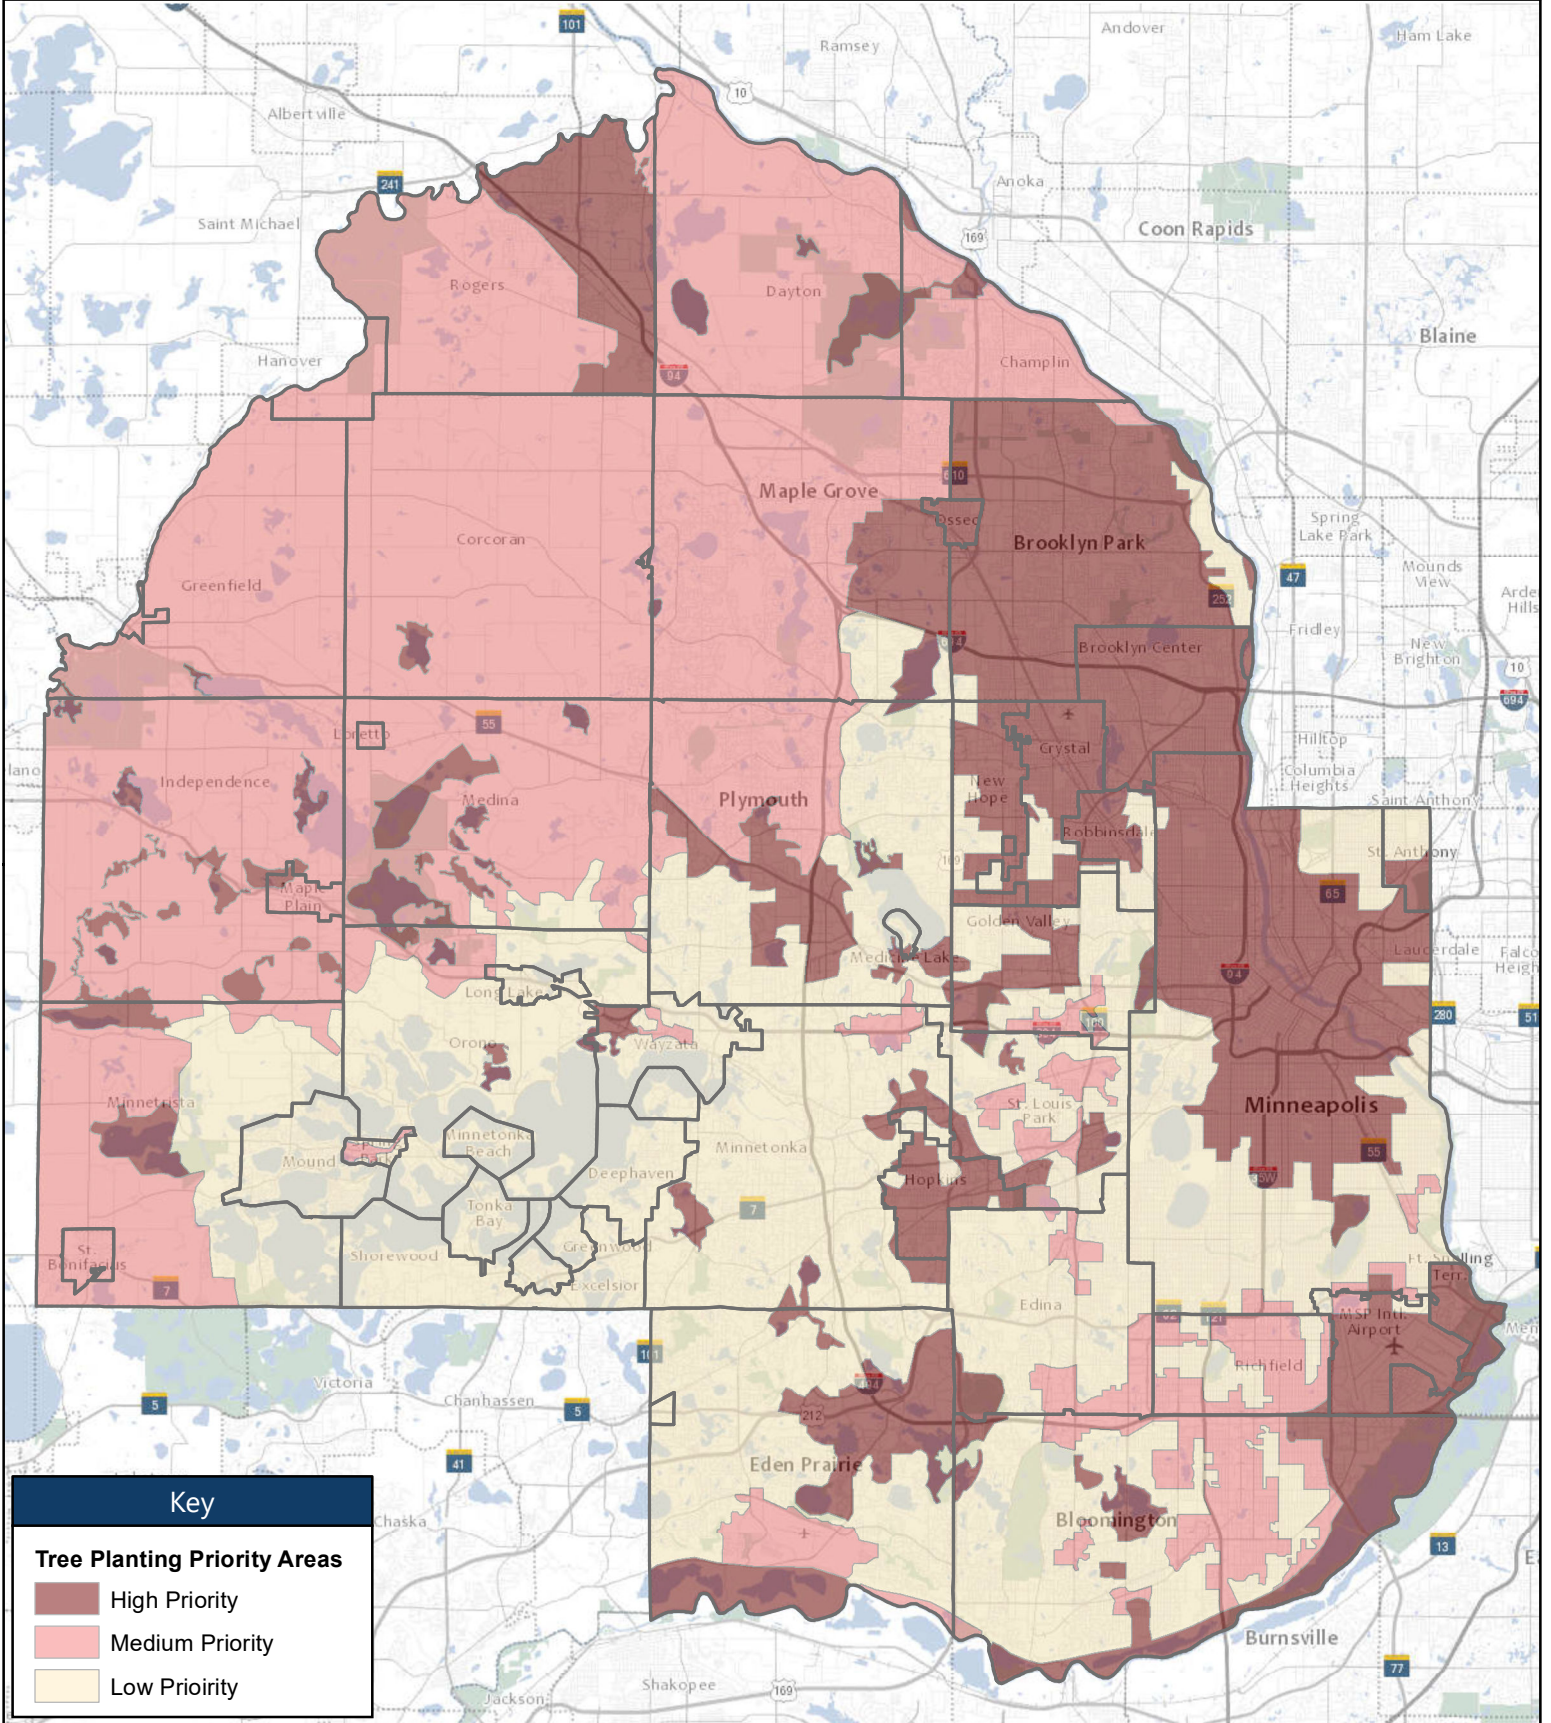

Tree Planting Priority Areas - Attachment 1

Hennepin County, Minnesota | Hennepin County Public Works

HENNEPIN COUNTY
MINNESOTA

Disclaimer: This map (i) is furnished "AS IS" with no representation as to completeness or accuracy; (ii) is furnished with no warranty of any kind; and (iii) is not suitable for legal, engineering or surveying purposes. Hennepin County shall not be liable for any damage, injury or loss resulting from this map.