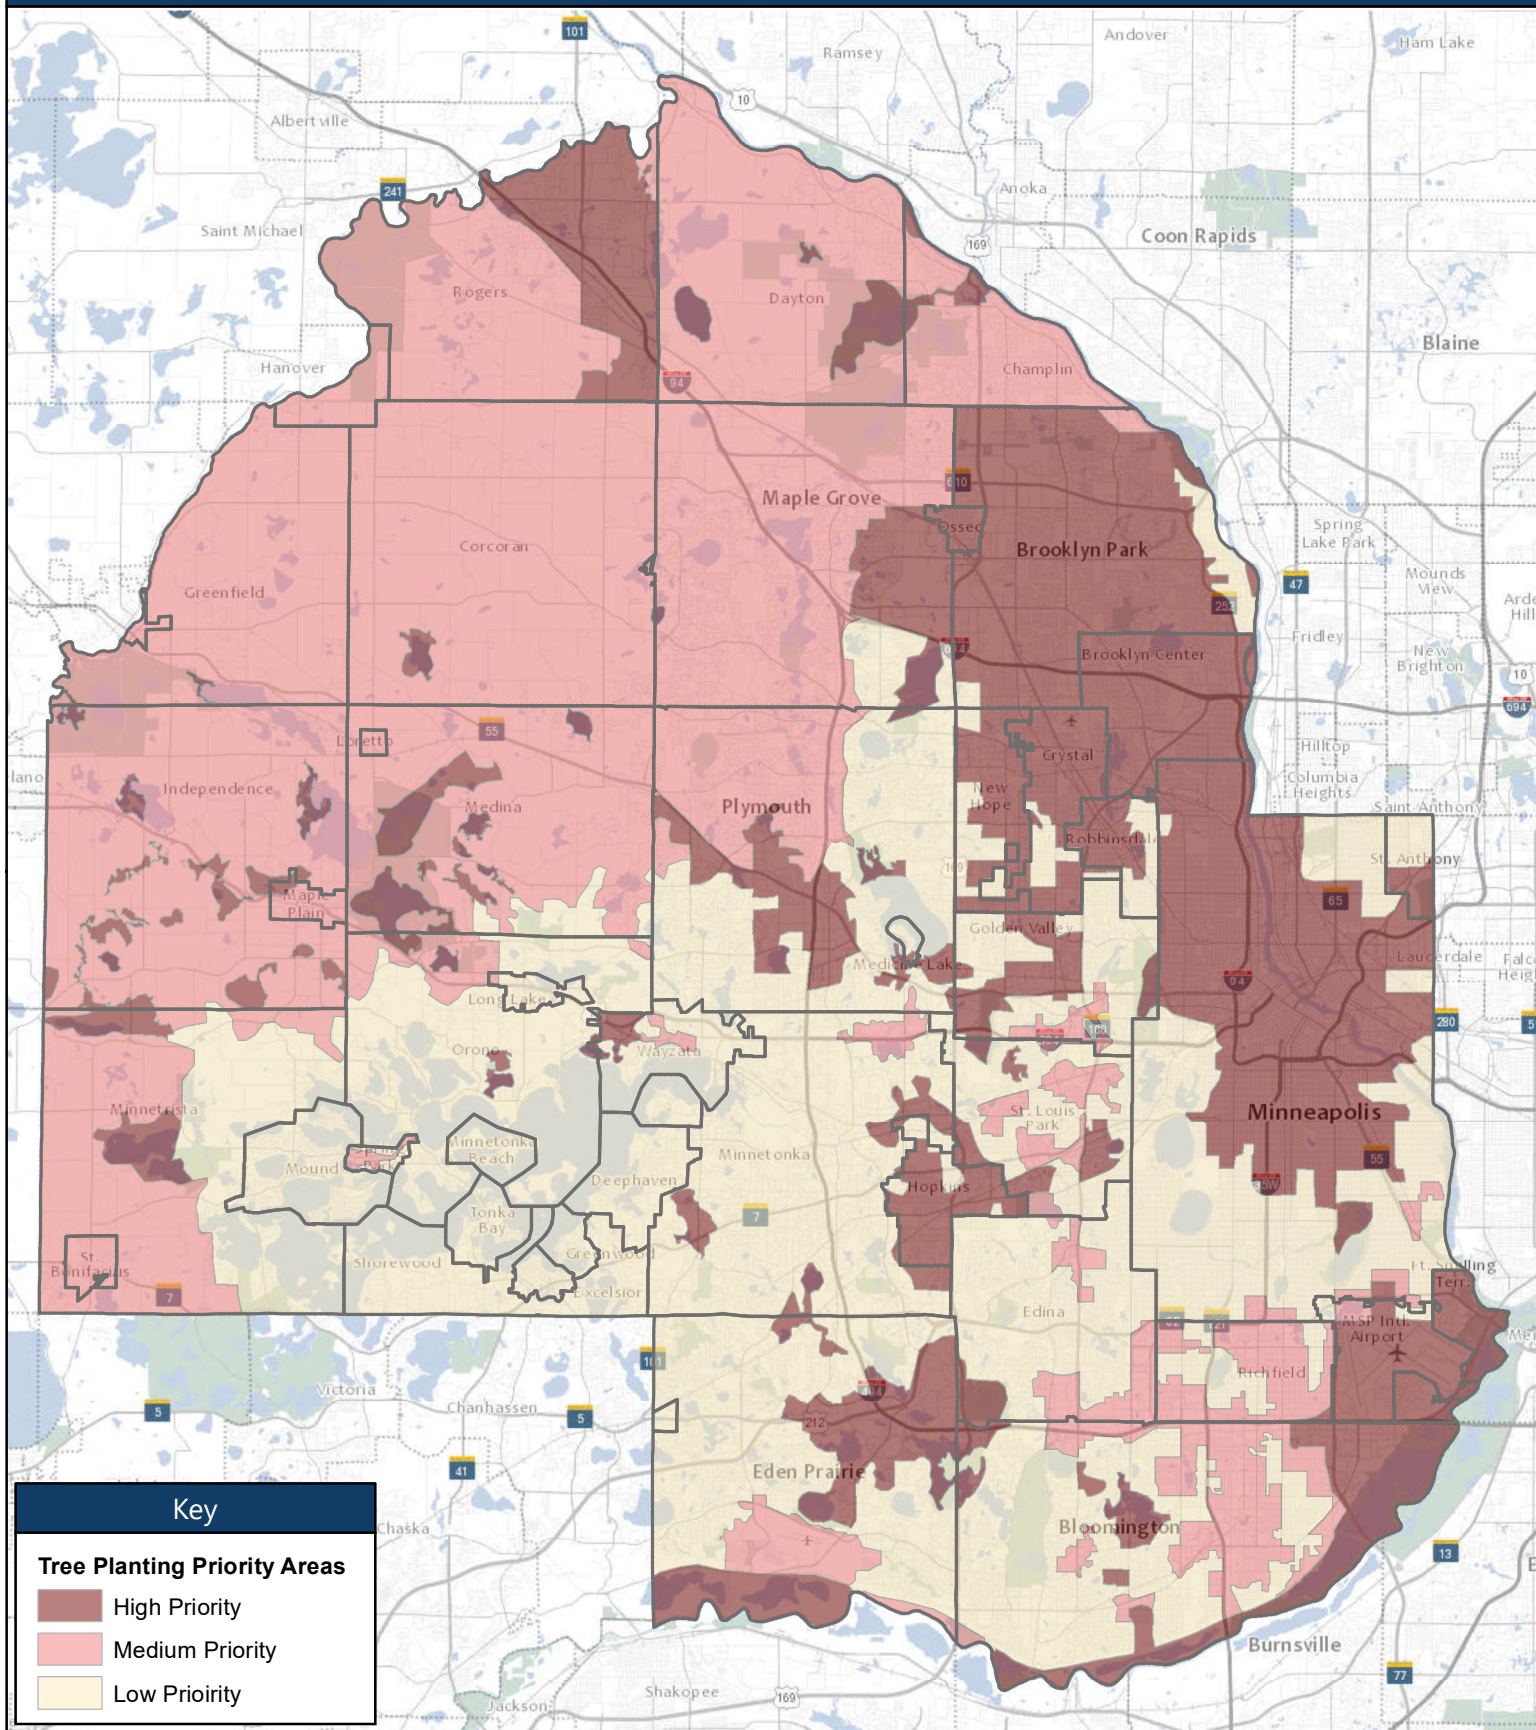

Tree Planting Priority Areas - Attachment 1

Hennepin County, Minnesota | Hennepin County Public Works

HENNEPIN COUNTY
MINNESOTA

Disclaimer: This map (i) is furnished "AS IS" with no representation as to completeness or accuracy; (ii) is furnished with no warranty of any kind; and (iii) is not suitable for legal, engineering or surveying purposes. Hennepin County shall not be liable for any damage, injury or loss resulting from this map.

0 5 10 Miles