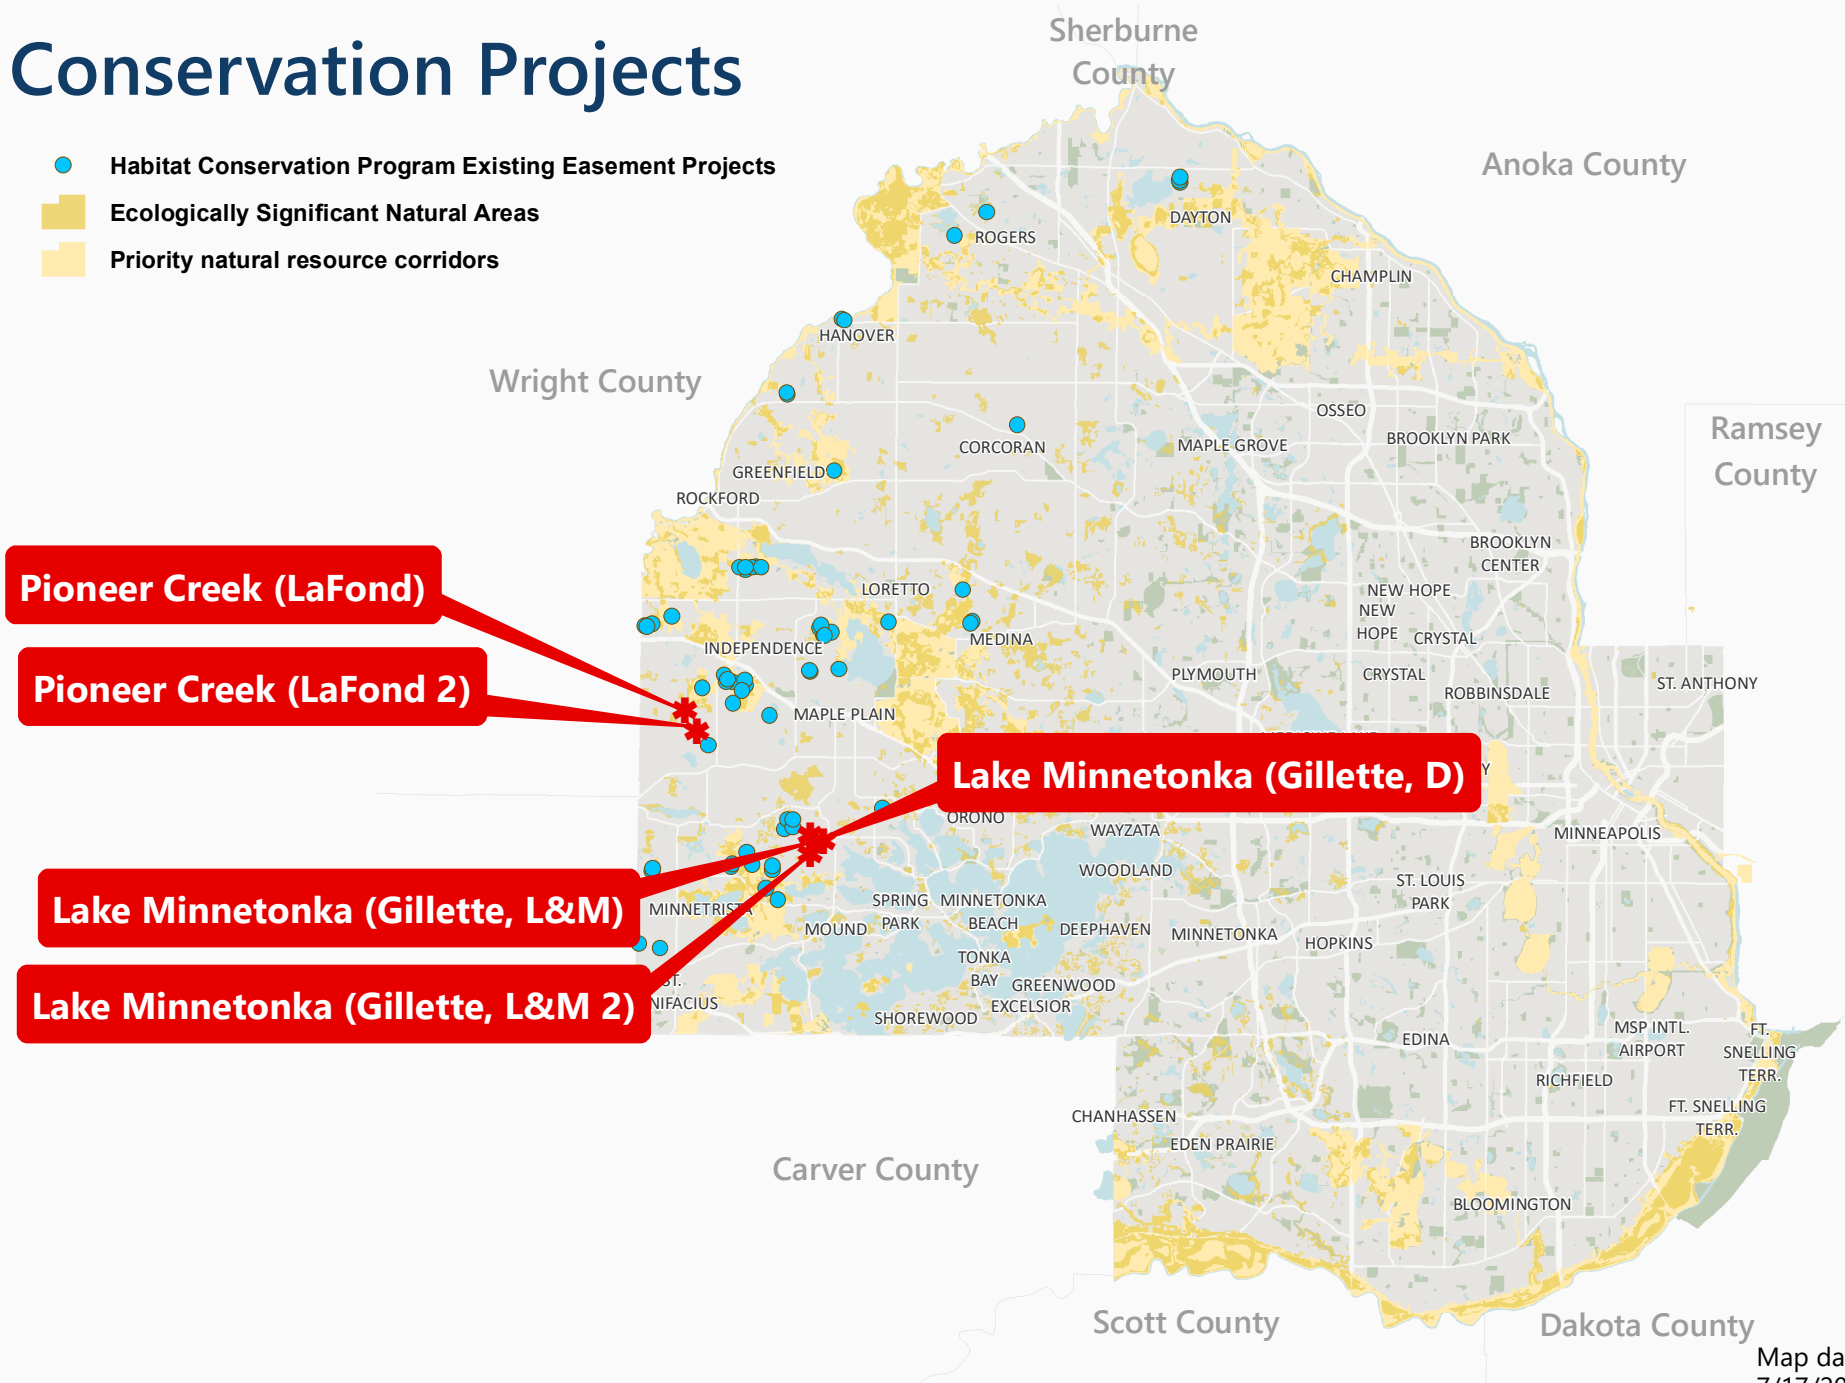

Conservation Projects

-  Habitat Conservation Program Existing Easement Projects
-  Ecologically Significant Natural Areas
-  Priority natural resource corridors

Pioneer Creek (LaFond)

Pioneer Creek (LaFond 2)

Lake Minnetonka (Gillette, L&M)

Lake Minnetonka (Gillette, L&M 2)

Lake Minnetonka (Gillette, D)