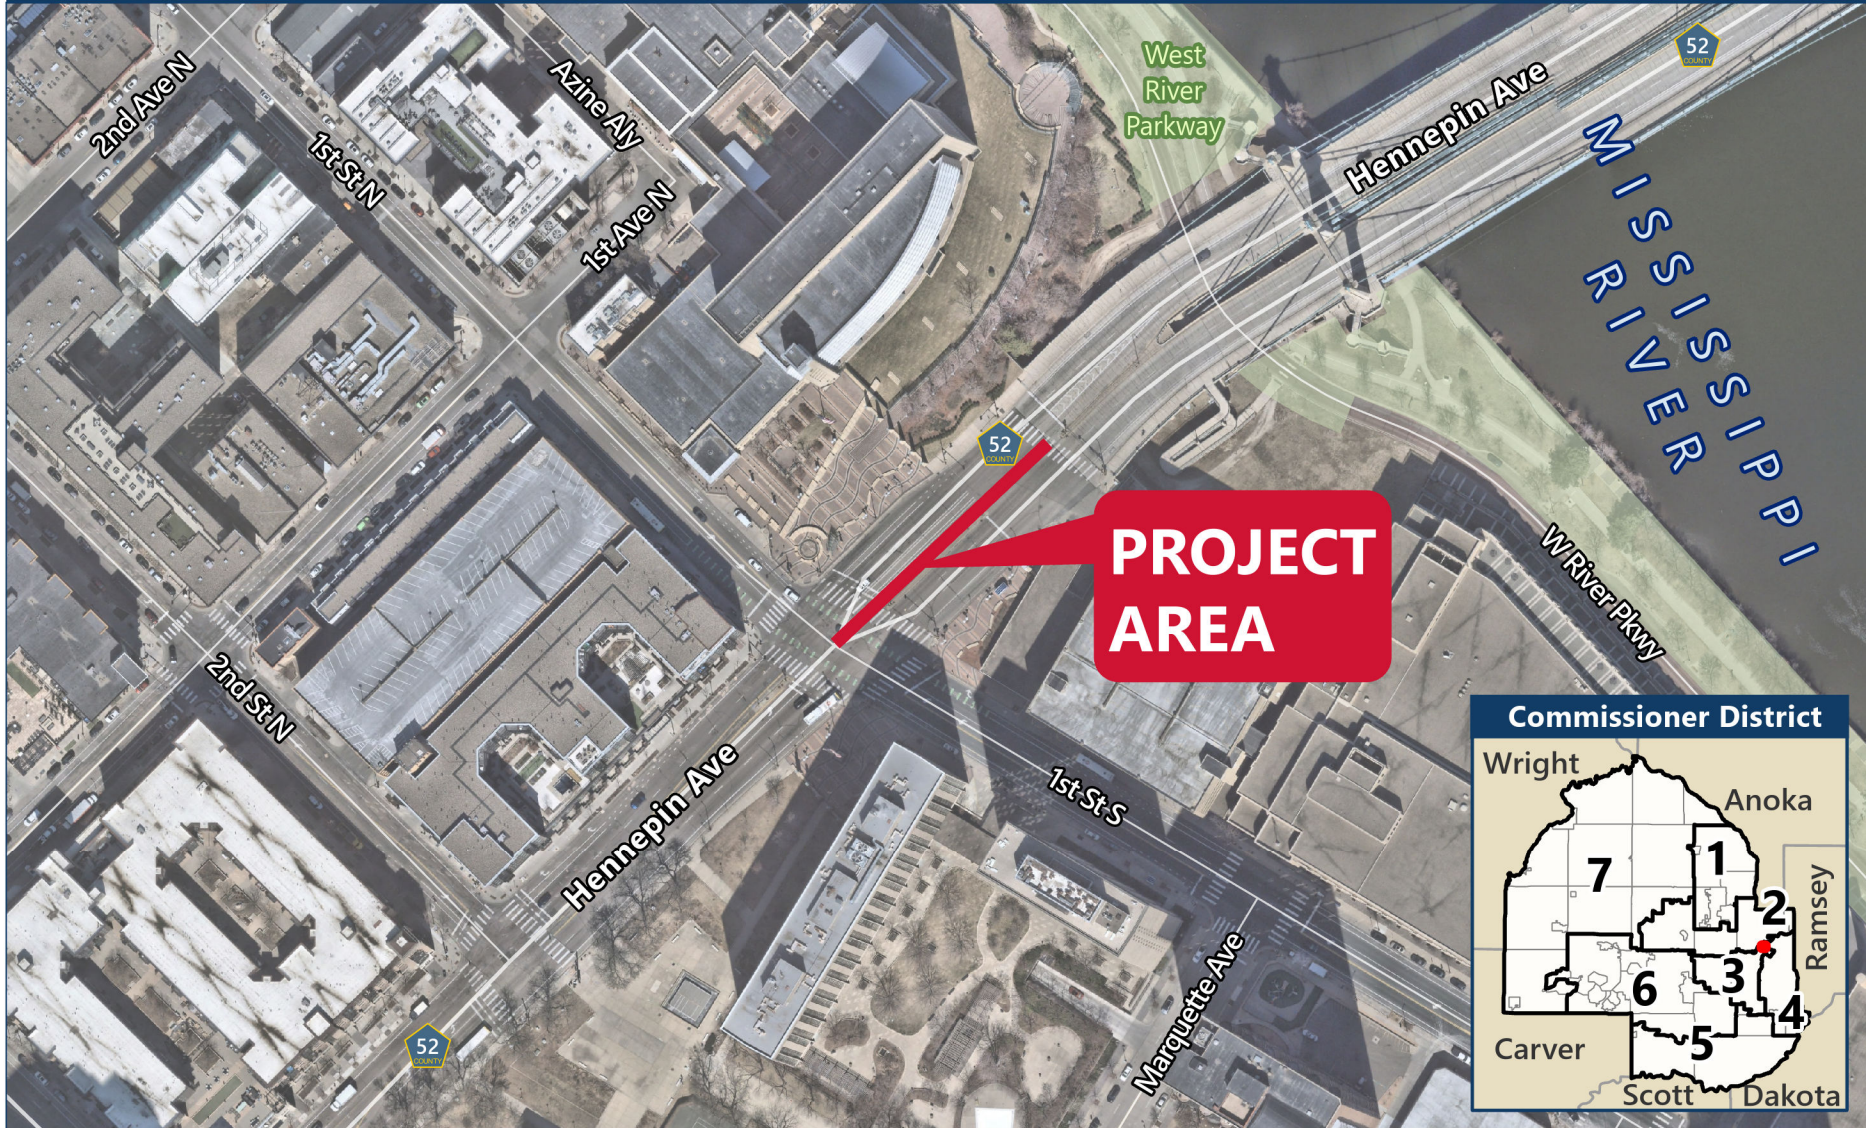

2201133

Hennepin Ave (CSAH 52) Traffic Signal & Multimodal Improvements in Minneapolis

BAR map date:
2/23/2026