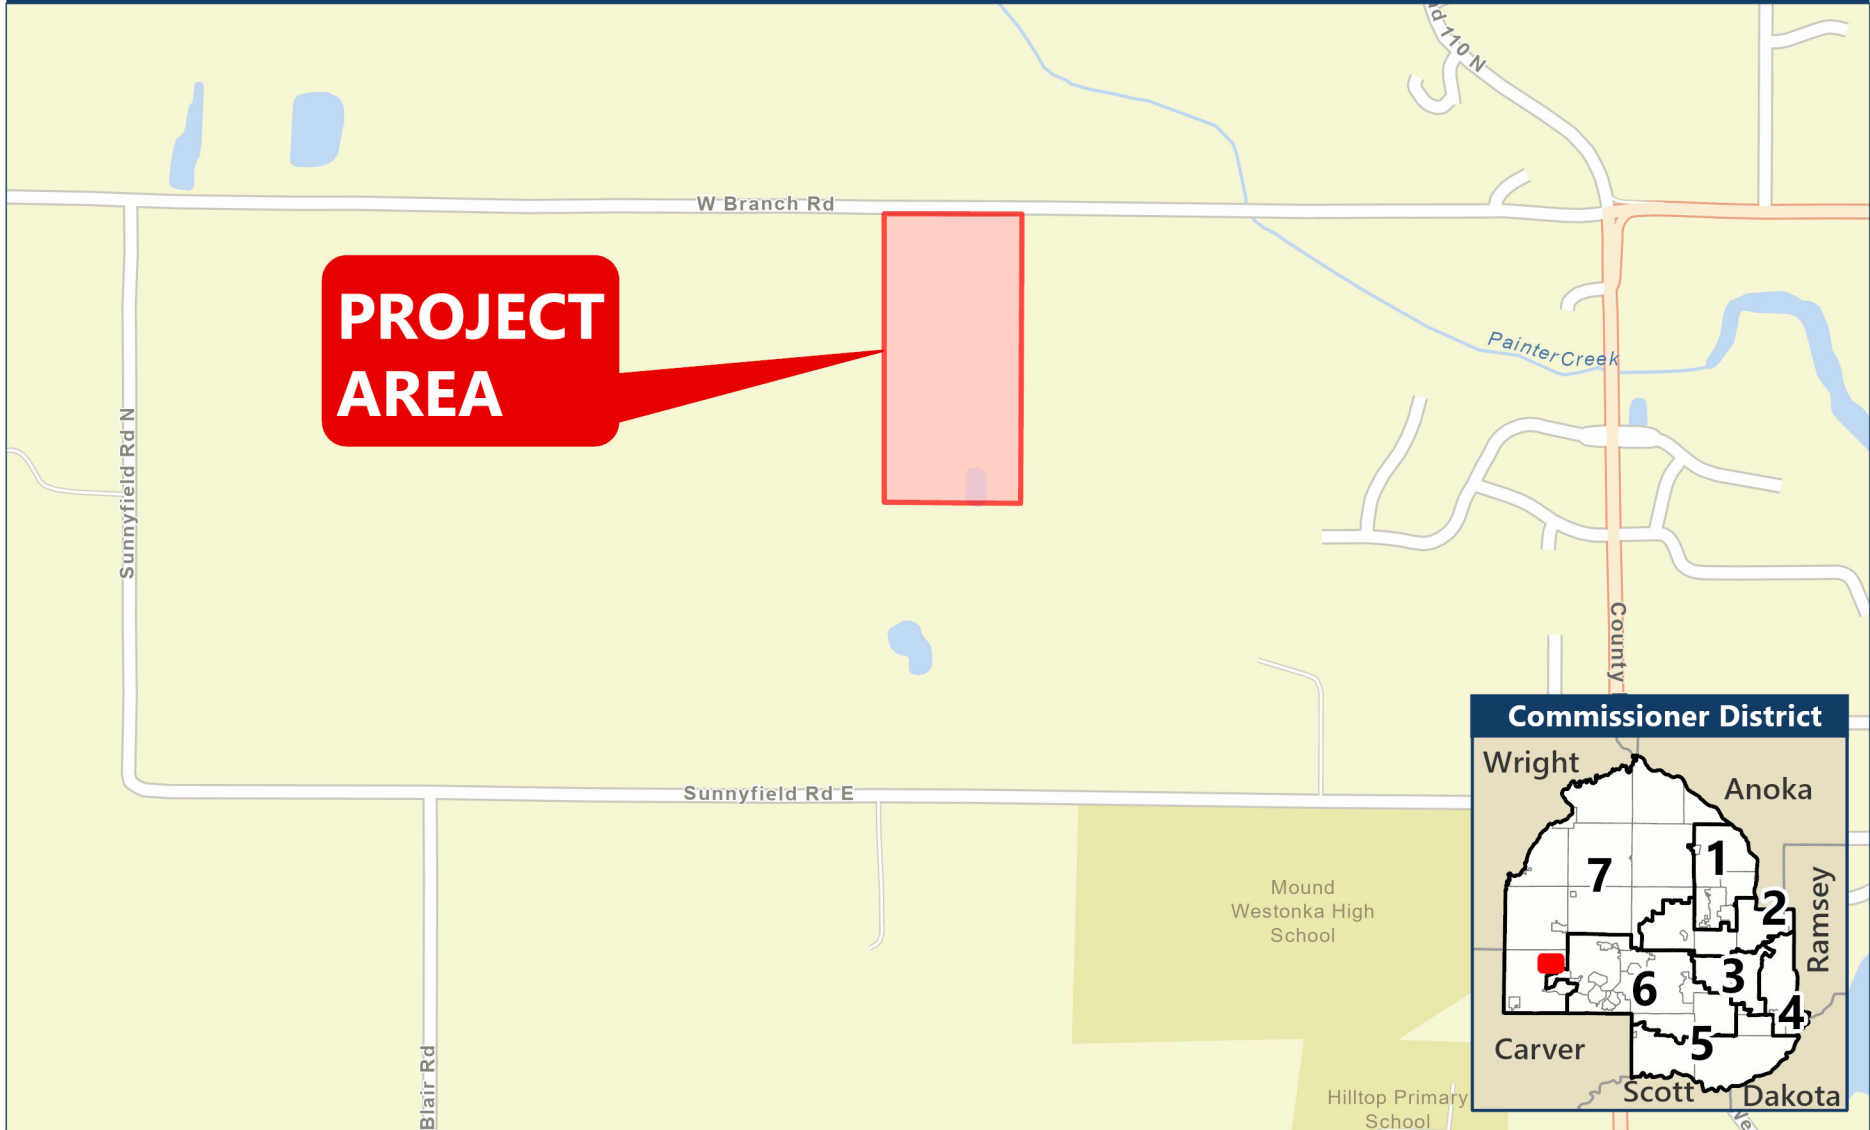

Lake Minnetonka (Gillette, D)

BAR map date:
7/2/2024

Lake Minnetonka (Gillette, L&M)

**PROJECT
AREA**

BAR map date:
7/2/2024

Lake Minnetonka (Gillette, L&M 2)

BAR map date:
7/2/2024

Pioneer Creek (Lafond)

BAR map date:
7/2/2024

Pioneer Creek (Lafond 2)

BAR map date:
7/2/2024