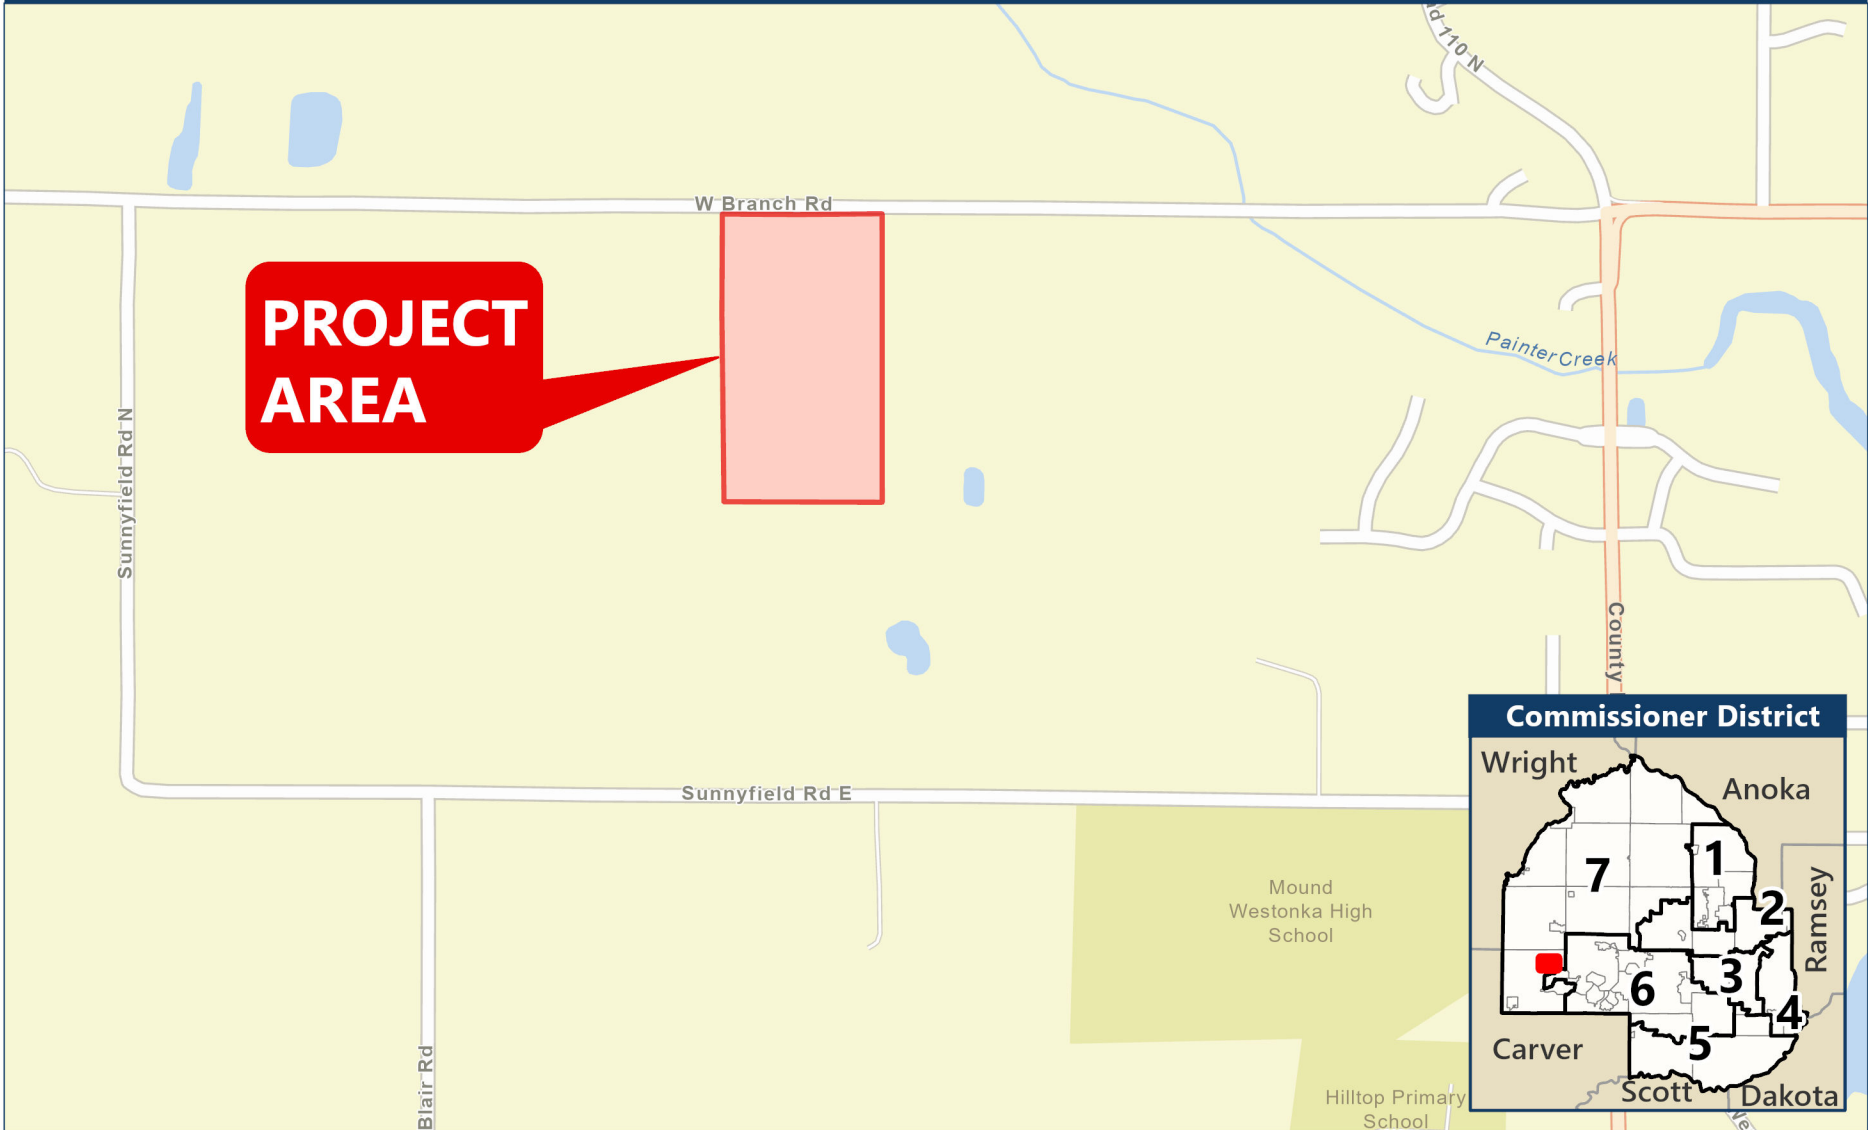

Lake Minnetonka (Gillette, D)

BAR map date:
7/2/2024

Lake Minnetonka (Gillette, L&M)

**PROJECT
AREA**

BAR map date:
7/2/2024

Lake Minnetonka (Gillette, L&M 2)

BAR map date:
7/2/2024

Pioneer Creek (Lafond)

BAR map date:
7/2/2024

Pioneer Creek (Lafond 2)

BAR map date:
7/2/2024