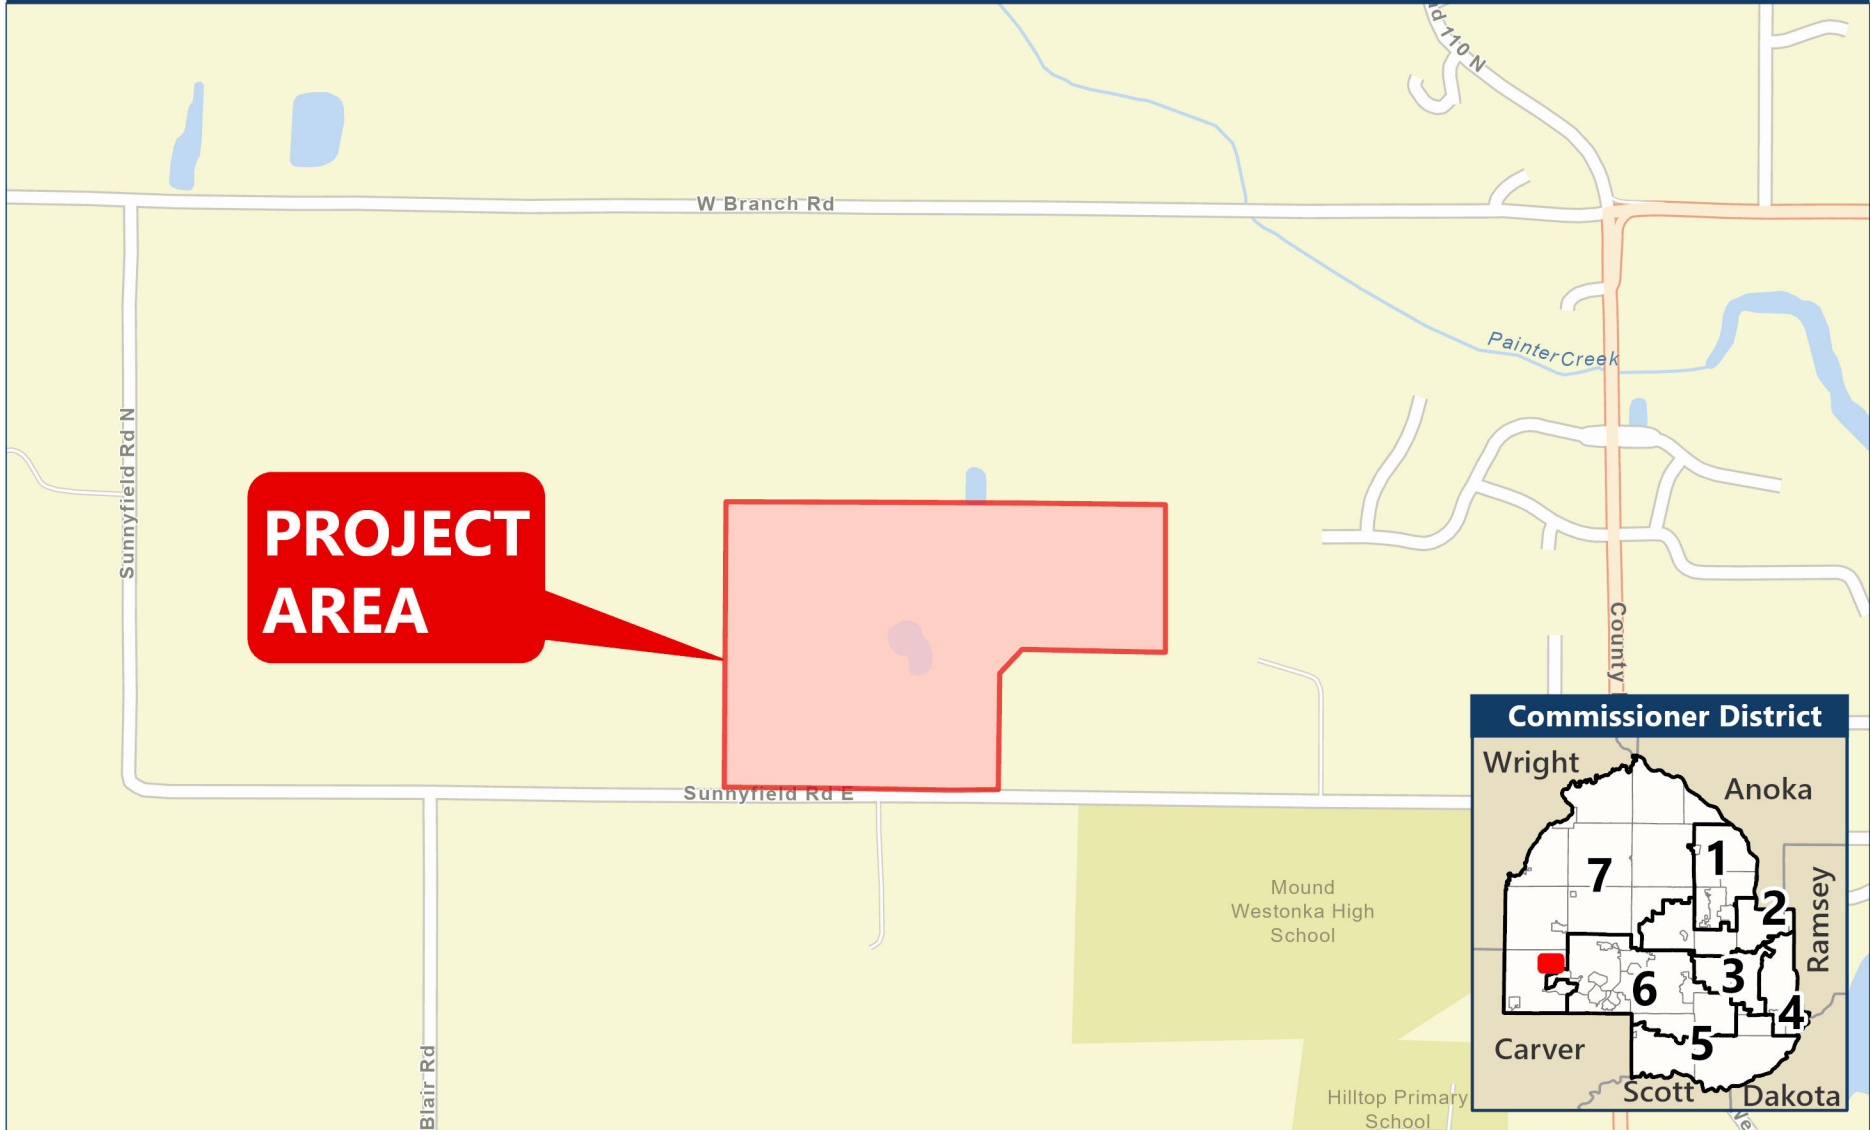

Lake Minnetonka (Gillette, D)

BAR map date:
7/2/2024

Lake Minnetonka (Gillette, L&M)

**PROJECT
AREA**

BAR map date:
7/2/2024

Lake Minnetonka (Gillette, L&M 2)

BAR map date:
7/2/2024

Pioneer Creek (Lafond)

BAR map date:
7/2/2024

Pioneer Creek (Lafond 2)

BAR map date:
7/2/2024