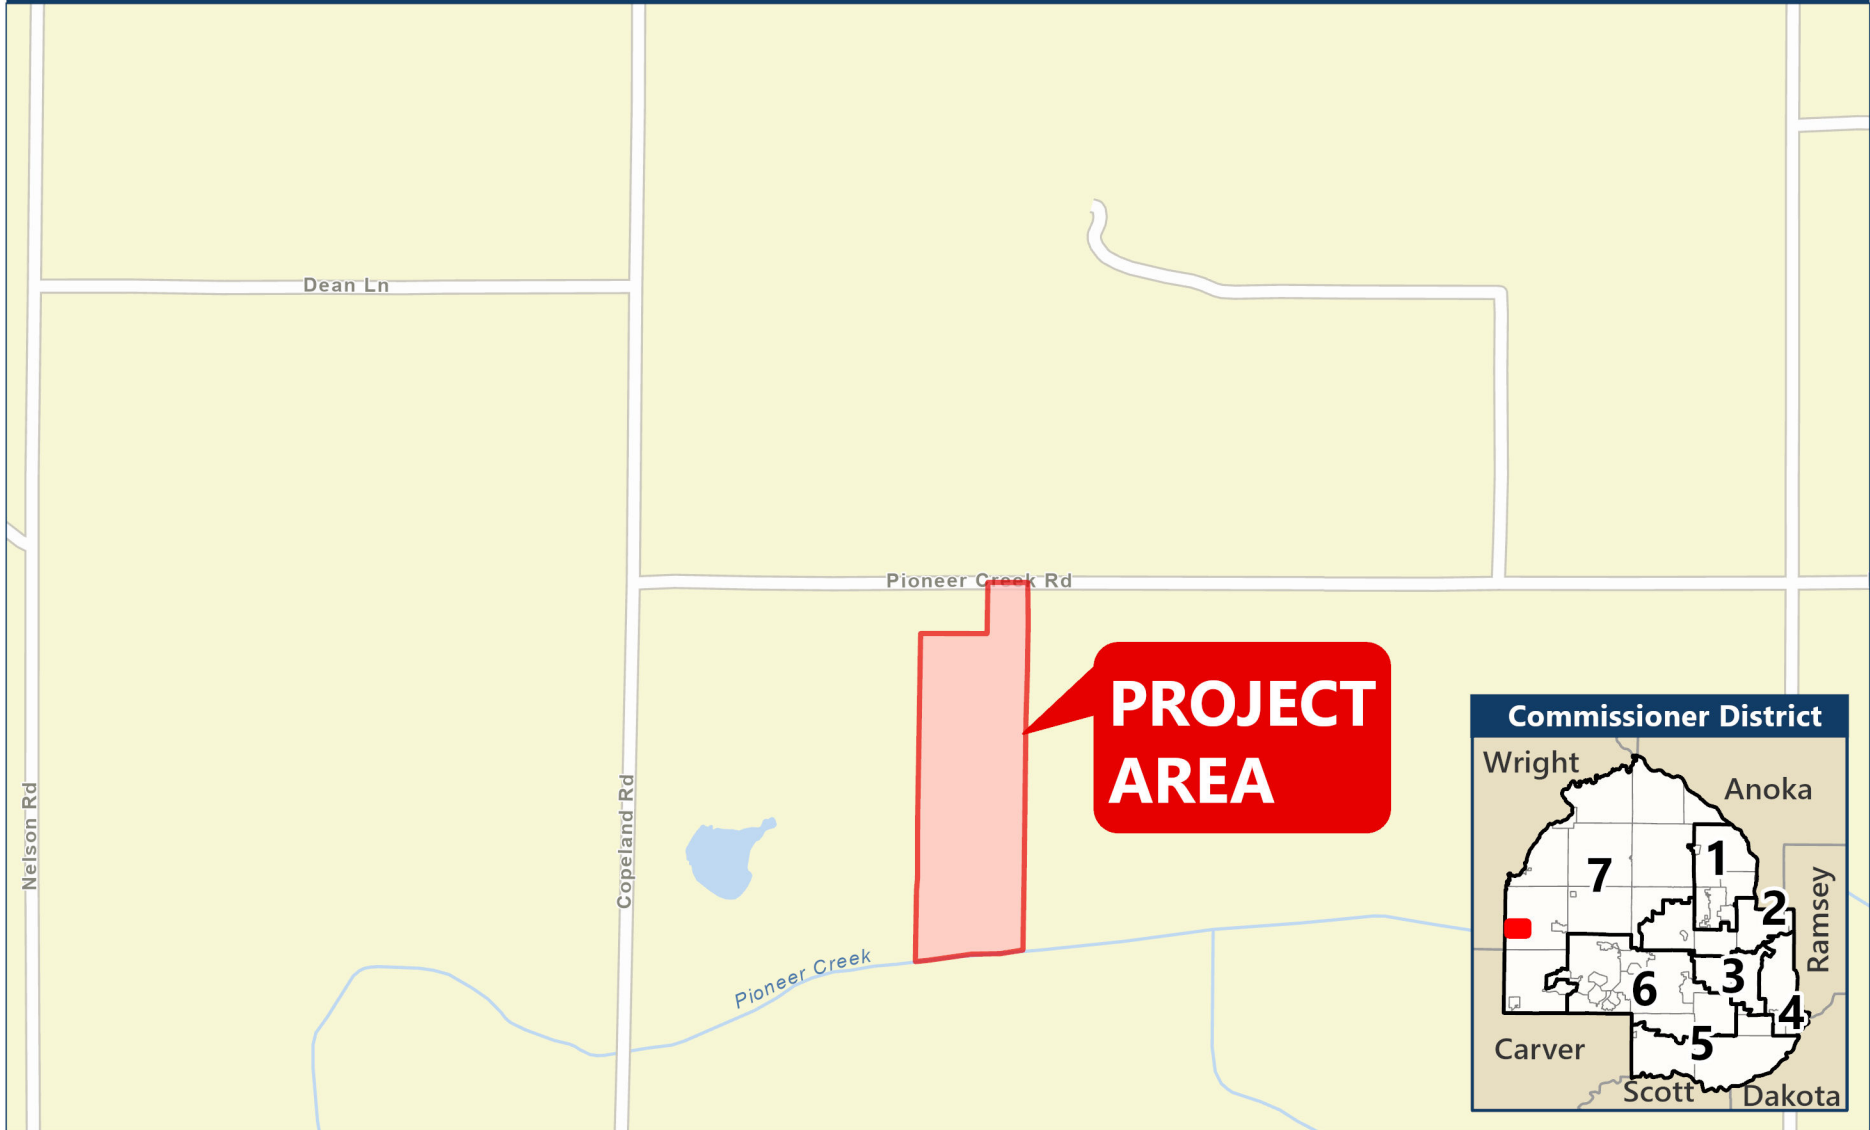

Lake Minnetonka (Gillette, D)

BAR map date:
7/2/2024

Lake Minnetonka (Gillette, L&M)

**PROJECT
AREA**

BAR map date:
7/2/2024

Lake Minnetonka (Gillette, L&M 2)

BAR map date:
7/2/2024

Pioneer Creek (Lafond)

BAR map date:
7/2/2024

Pioneer Creek (Lafond 2)

BAR map date:
7/2/2024