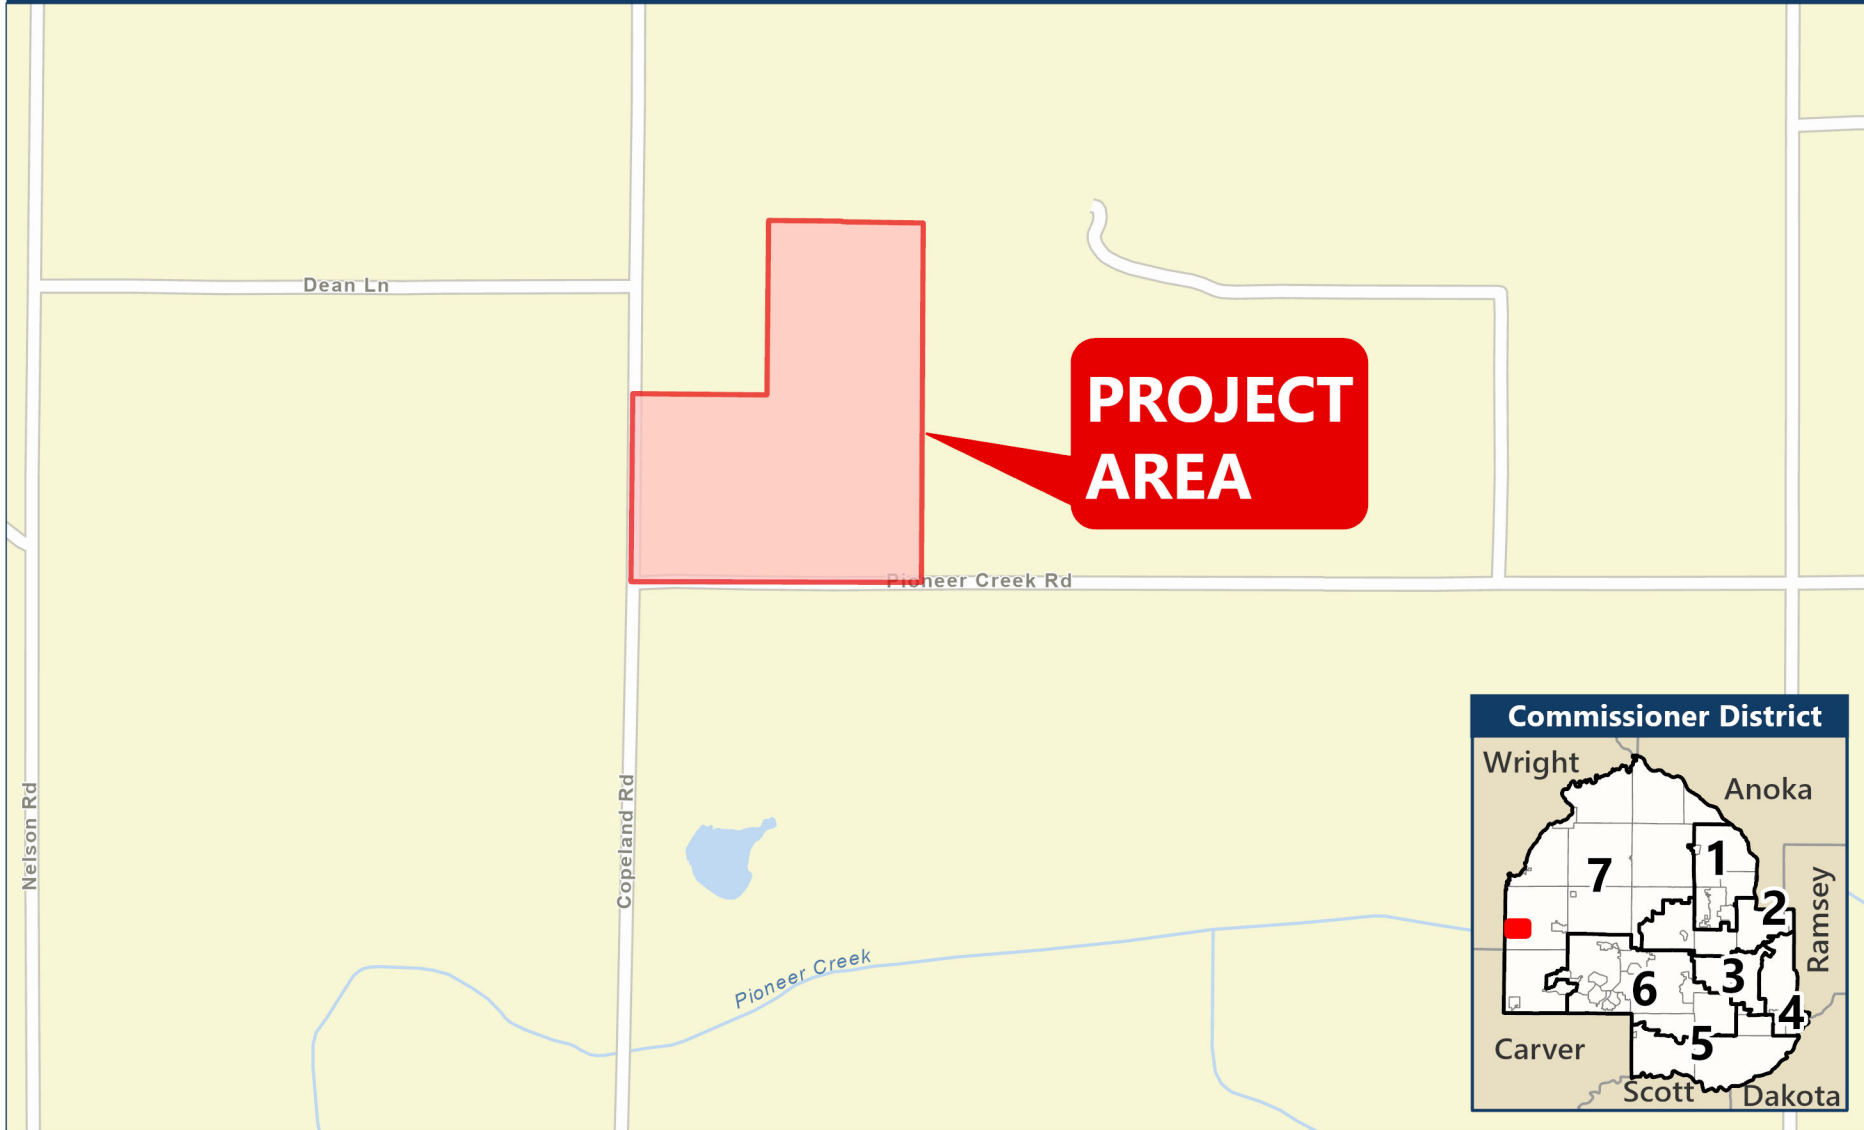

Lake Minnetonka (Gillette, D)

BAR map date:
7/2/2024

Lake Minnetonka (Gillette, L&M)

**PROJECT
AREA**

BAR map date:
7/2/2024

Lake Minnetonka (Gillette, L&M 2)

BAR map date:
7/2/2024

Pioneer Creek (Lafond)

BAR map date:
7/2/2024

Pioneer Creek (Lafond 2)

BAR map date:
7/2/2024