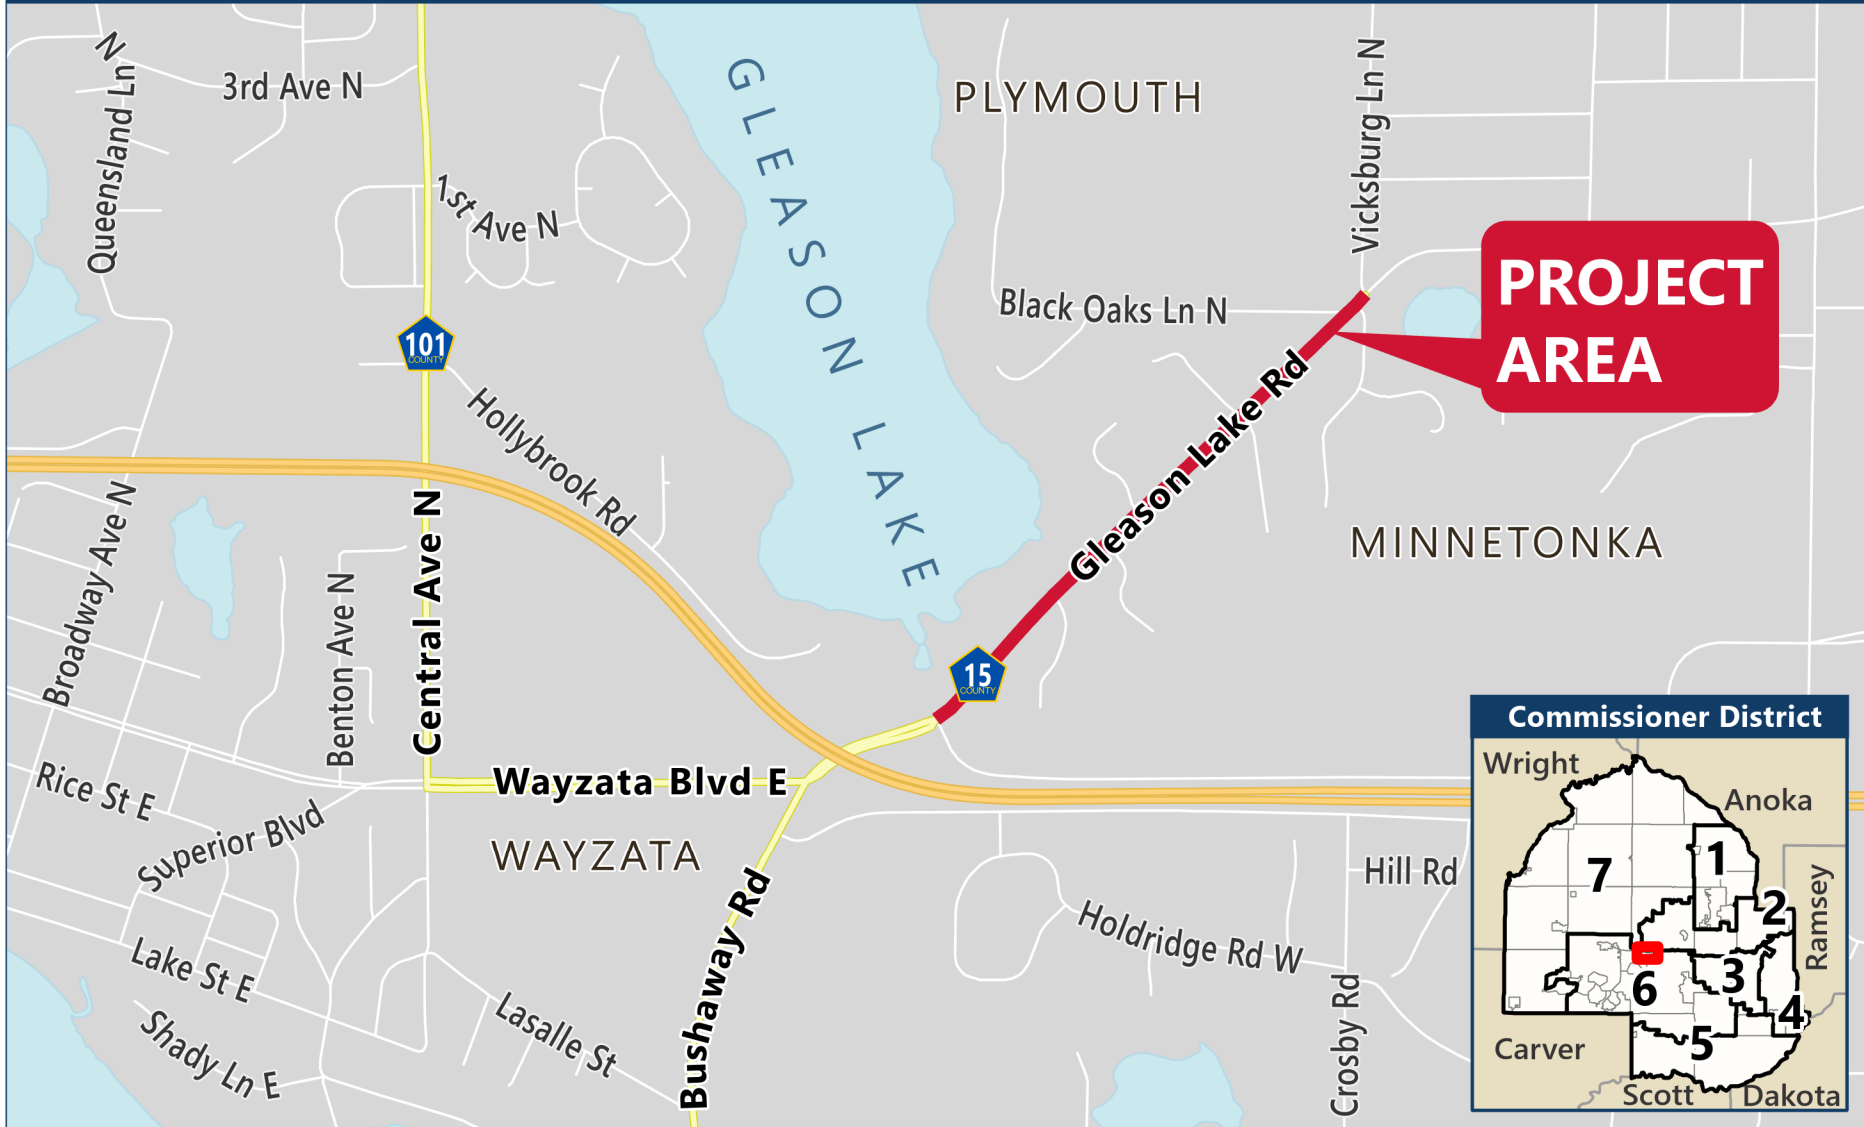

CP 2194500

Reconstruction project along CSAH 15 from TH 12 to Vicksburg Ln in Minnetonka, Plymouth, and Wayzata.

BAR map date:
1/13/2025