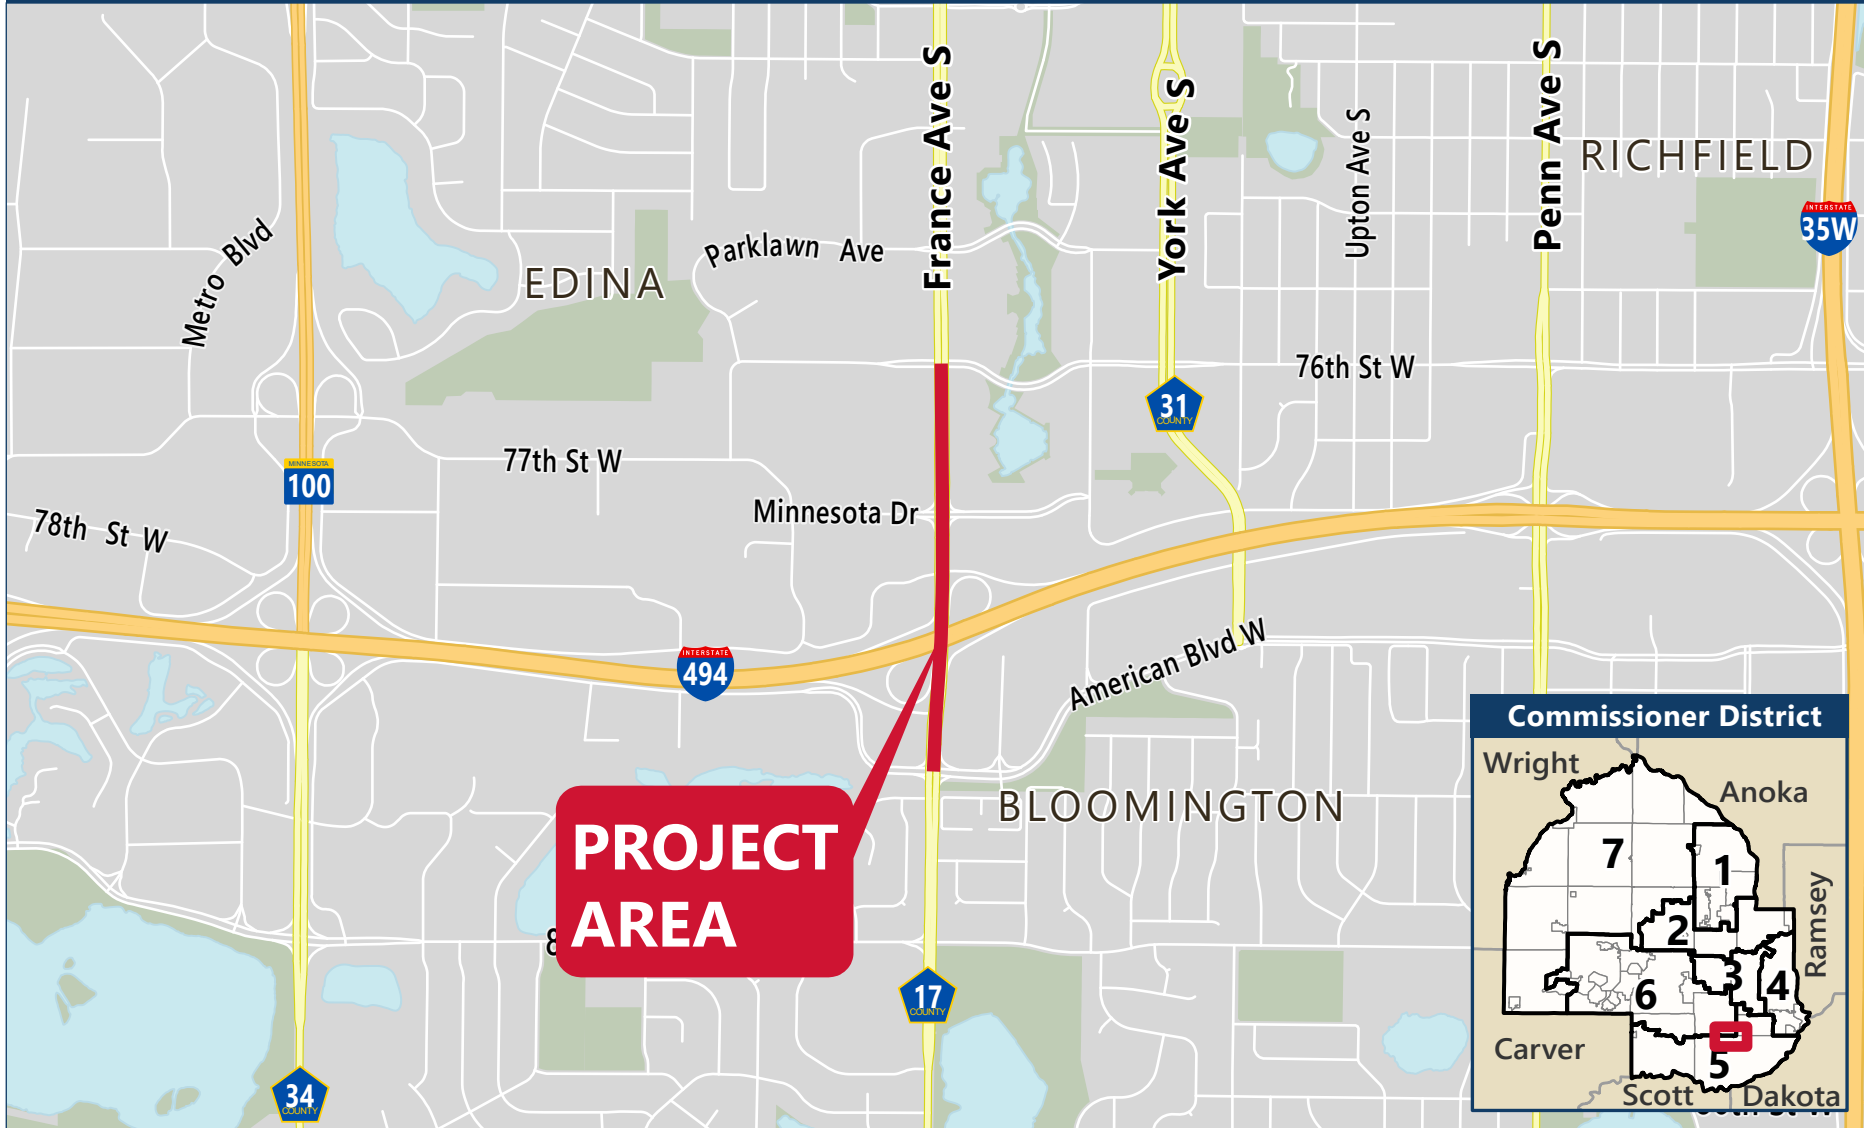

# CP 2173000 | Various Agreements

France Ave (CSAH 17) Multimodal Safety Improvements in Bloomington and Edina

BAR map date:  
5/4/2023