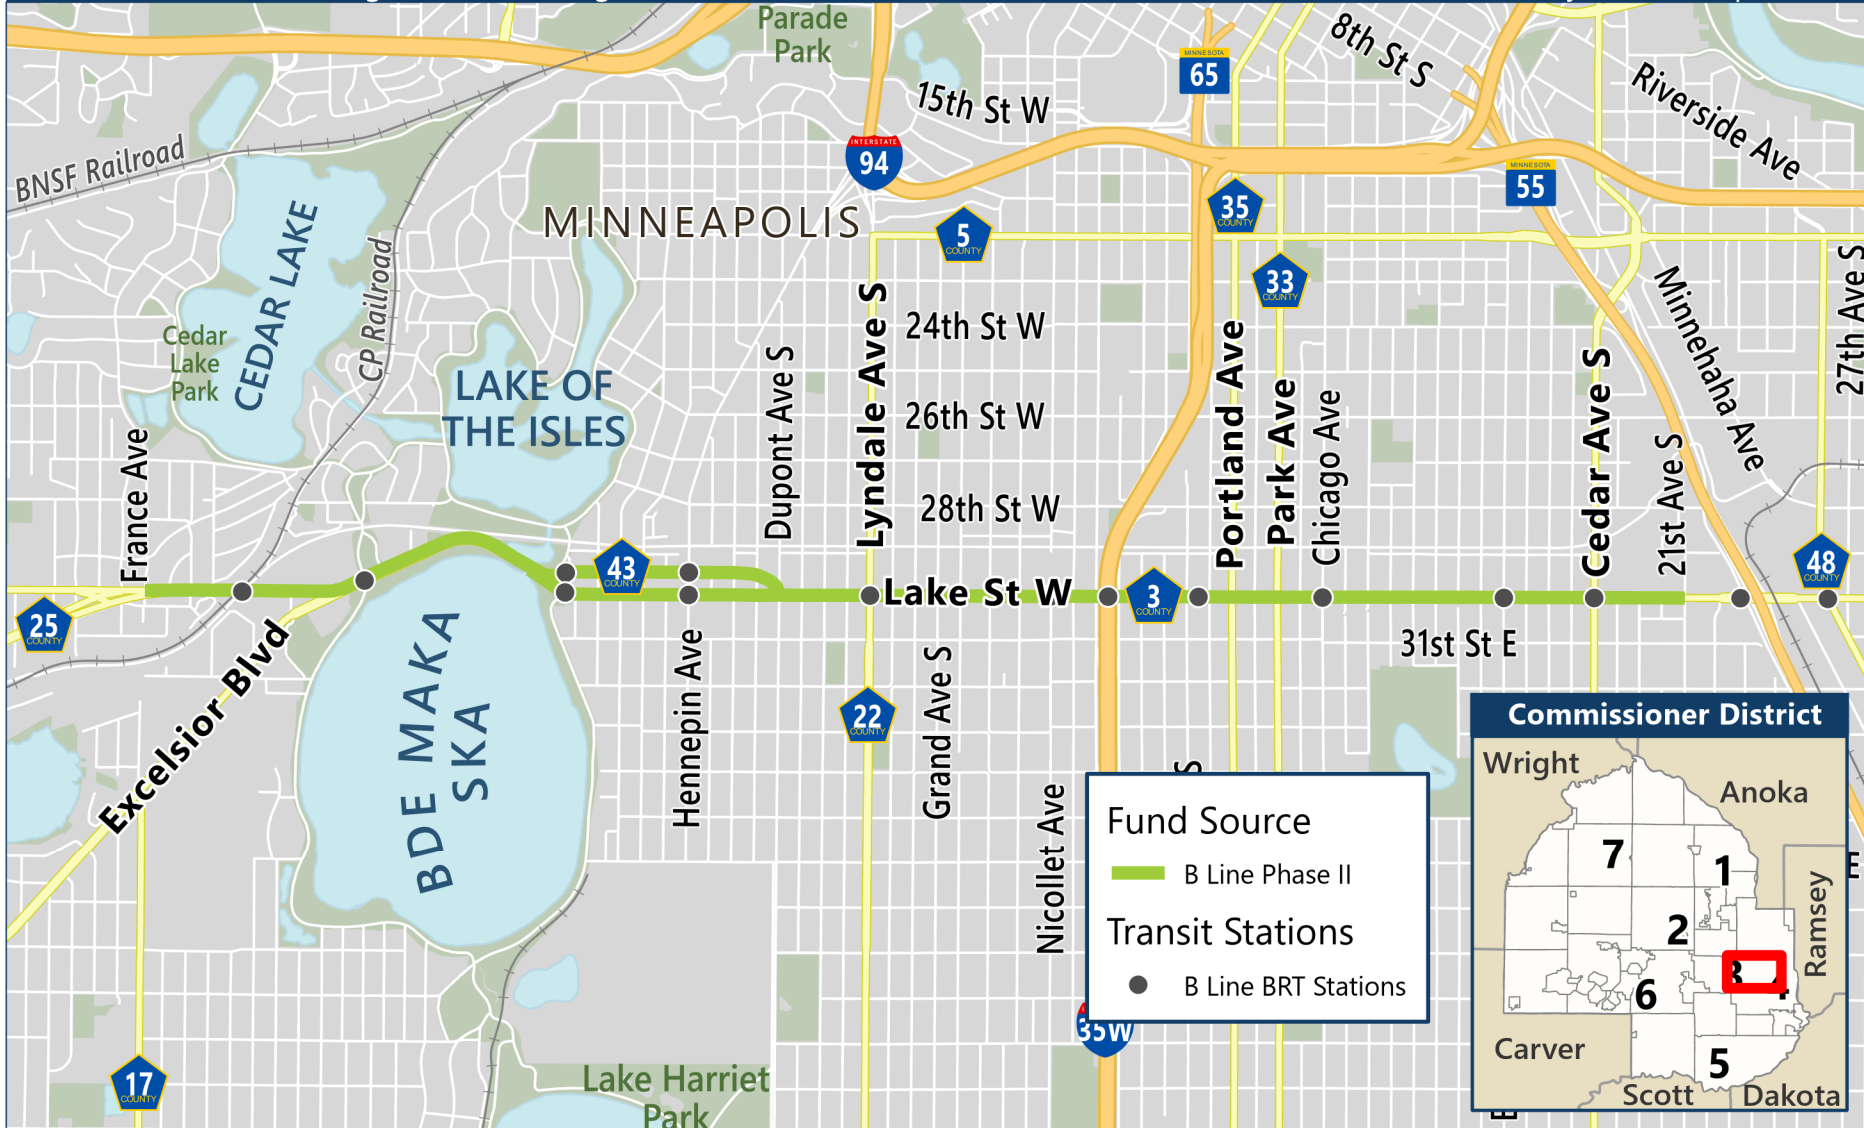

# PW 50-40-23 | CP 2193300

B Line Coordination along Lake St and Lagoon Ave (CSAH 3/CSAH 43) from France Ave to 21st Ave S in the City of Minneapolis

BAR map date:  
10/12/2023