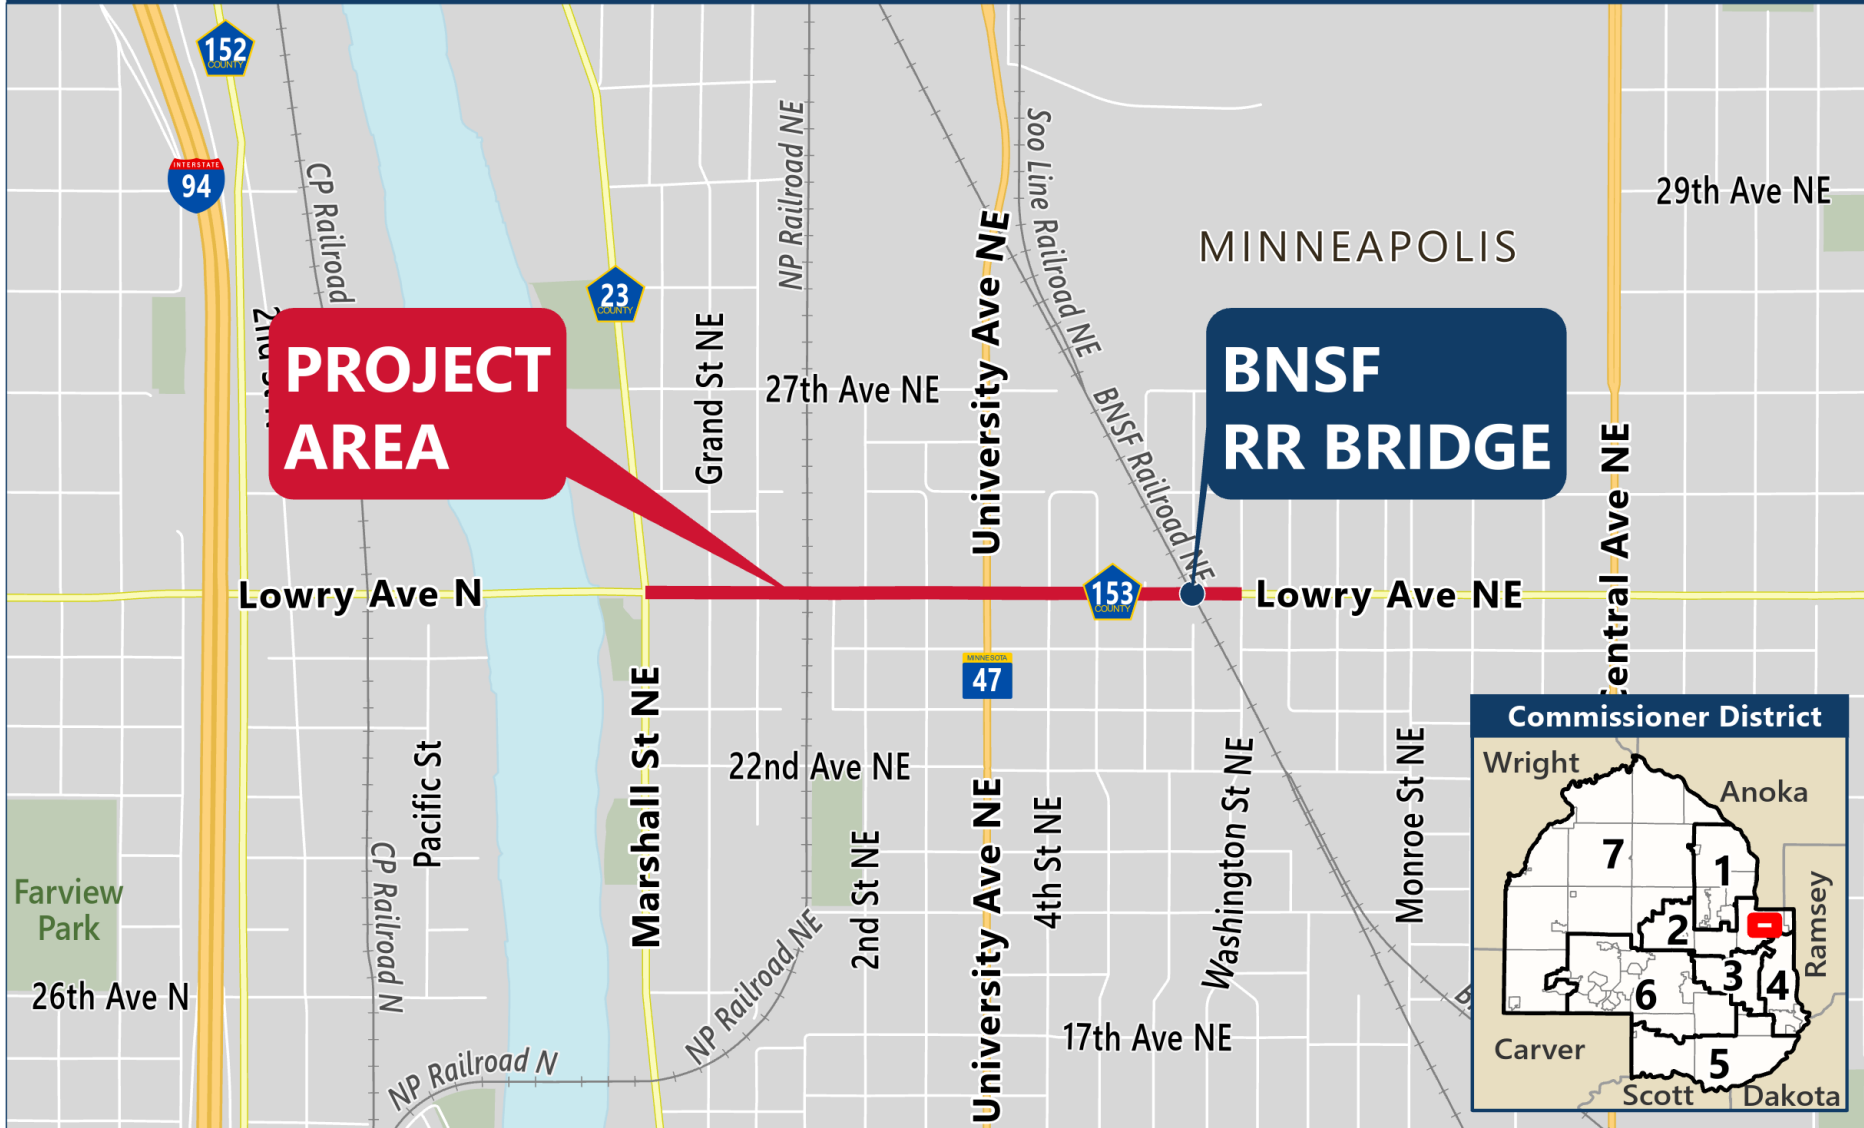

CP 2140800

CSAH 153 (Lowry Ave NE) Reconstruction Phase II in Minneapolis

BAR map date:
4/10/2024