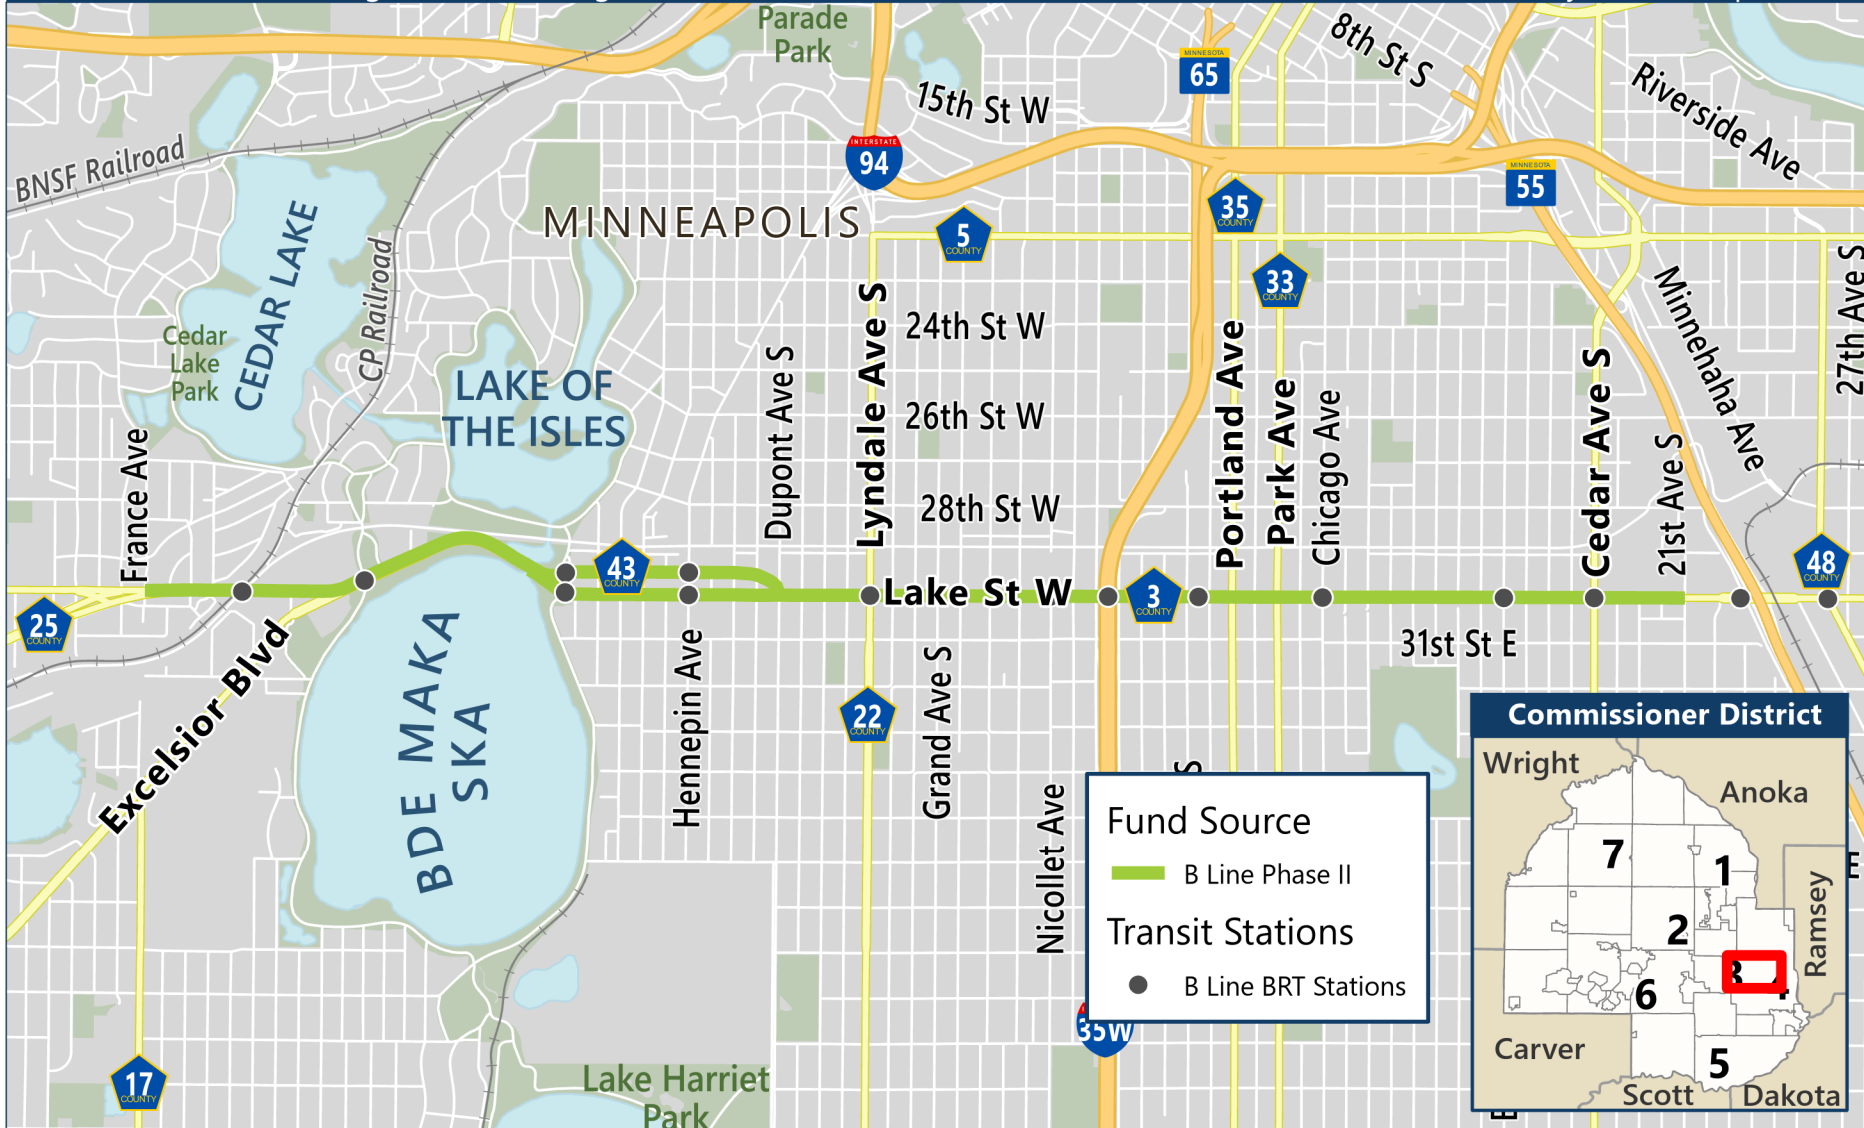

# PW 06-40-24 | CP 2193300

B Line Coordination along Lake St and Lagoon Ave (CSAH 3/CSAH 43) from France Ave to 21st Ave S in the City of Minneapolis

BAR map date:  
11/13/2023