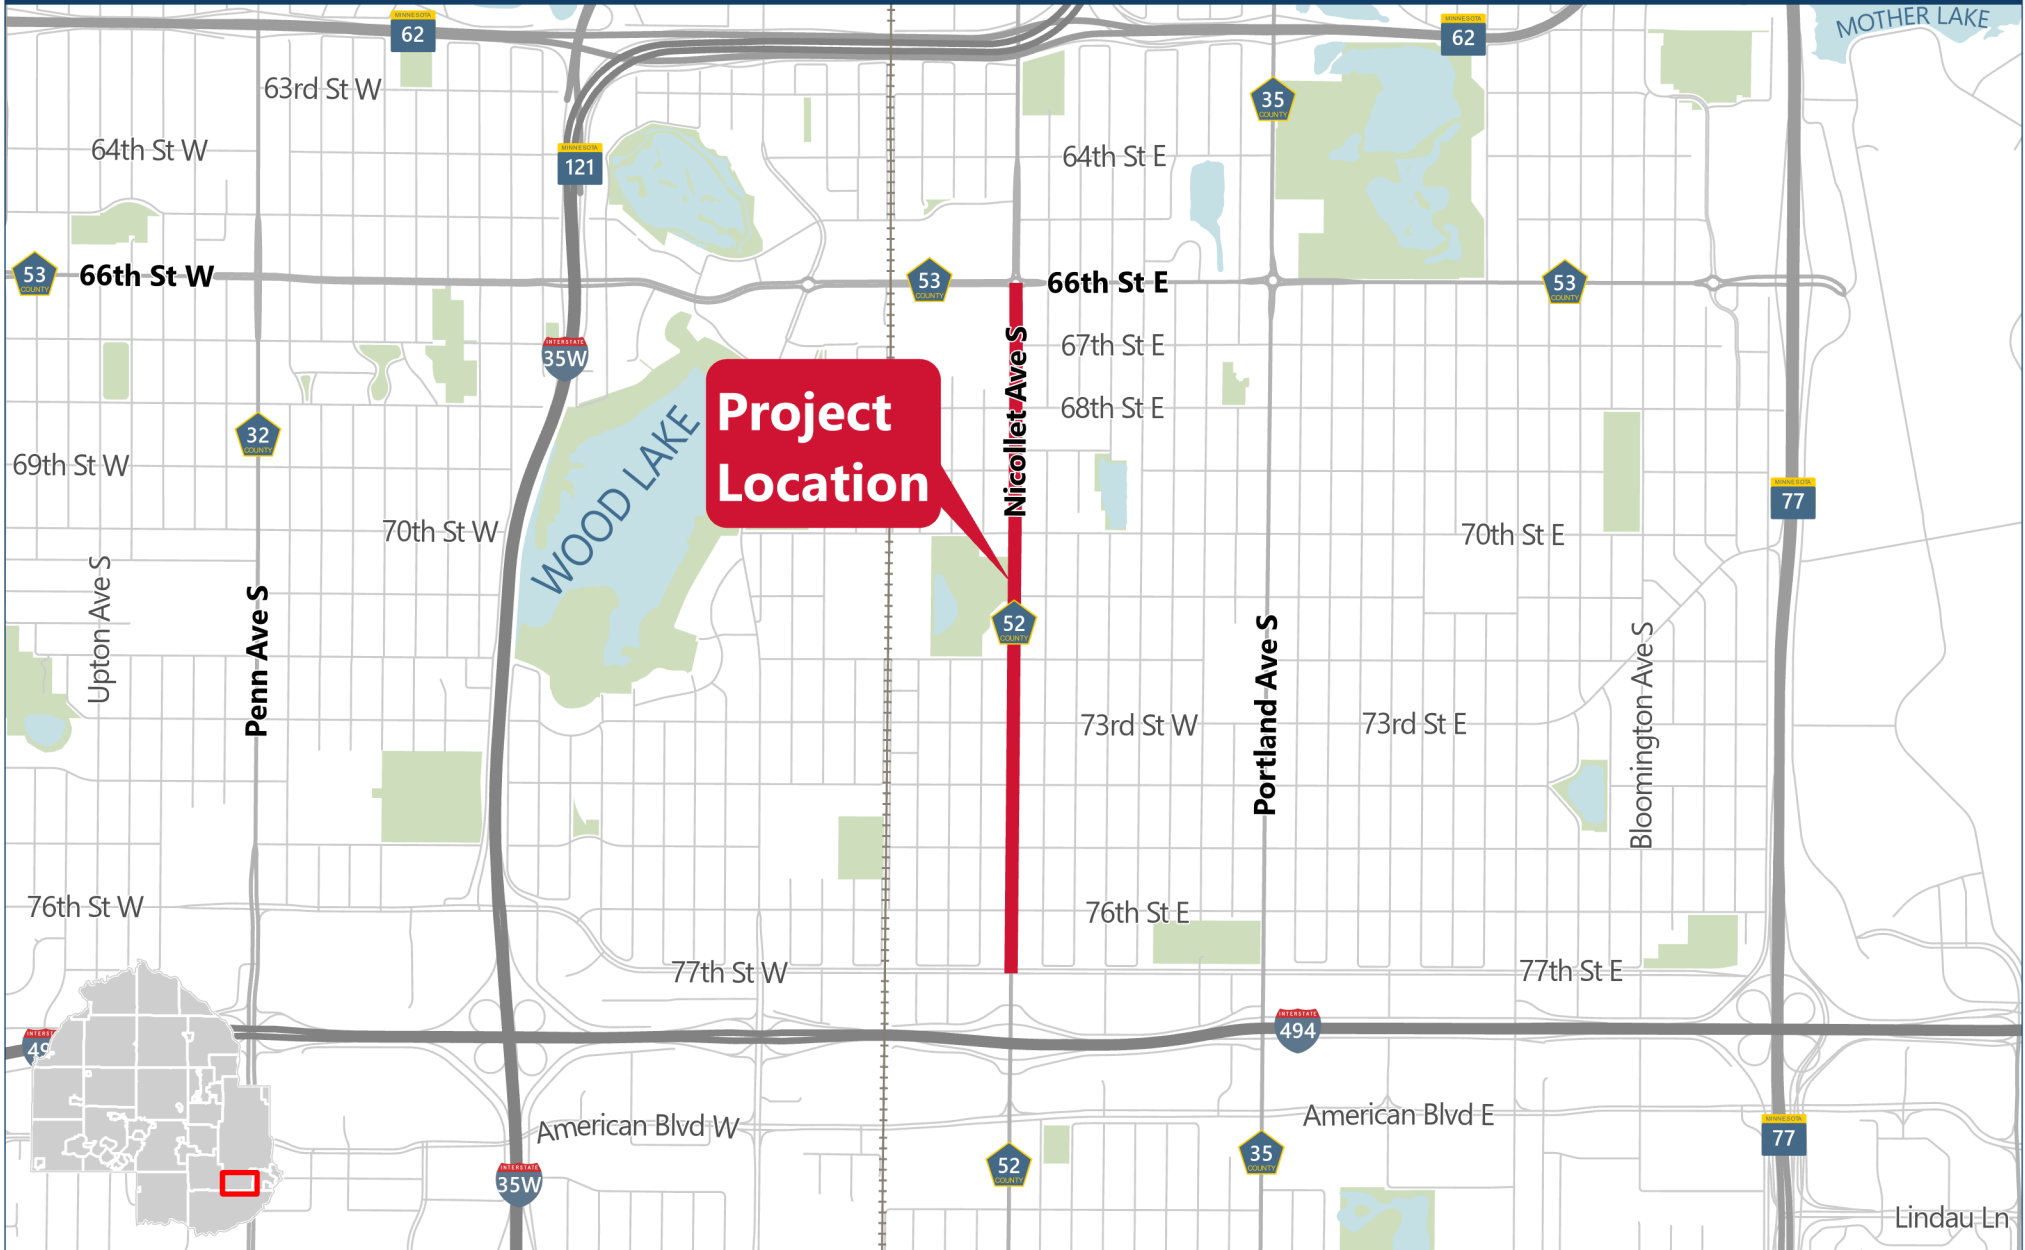

CP 2120800

CSAH 52 (Nicollet Avenue) Reconstruction Project in the City of Richfield | Hennepin County Public Works

Disclaimer: This map (i) is furnished "AS IS" with no representation as to completeness or accuracy; (ii) is furnished with no warranty of any kind; and (iii) is not suitable for legal, engineering or surveying purposes. Hennepin County shall not be liable for any damage, injury or loss resulting from this map. Publication date: 12/20/2024. Data sources: