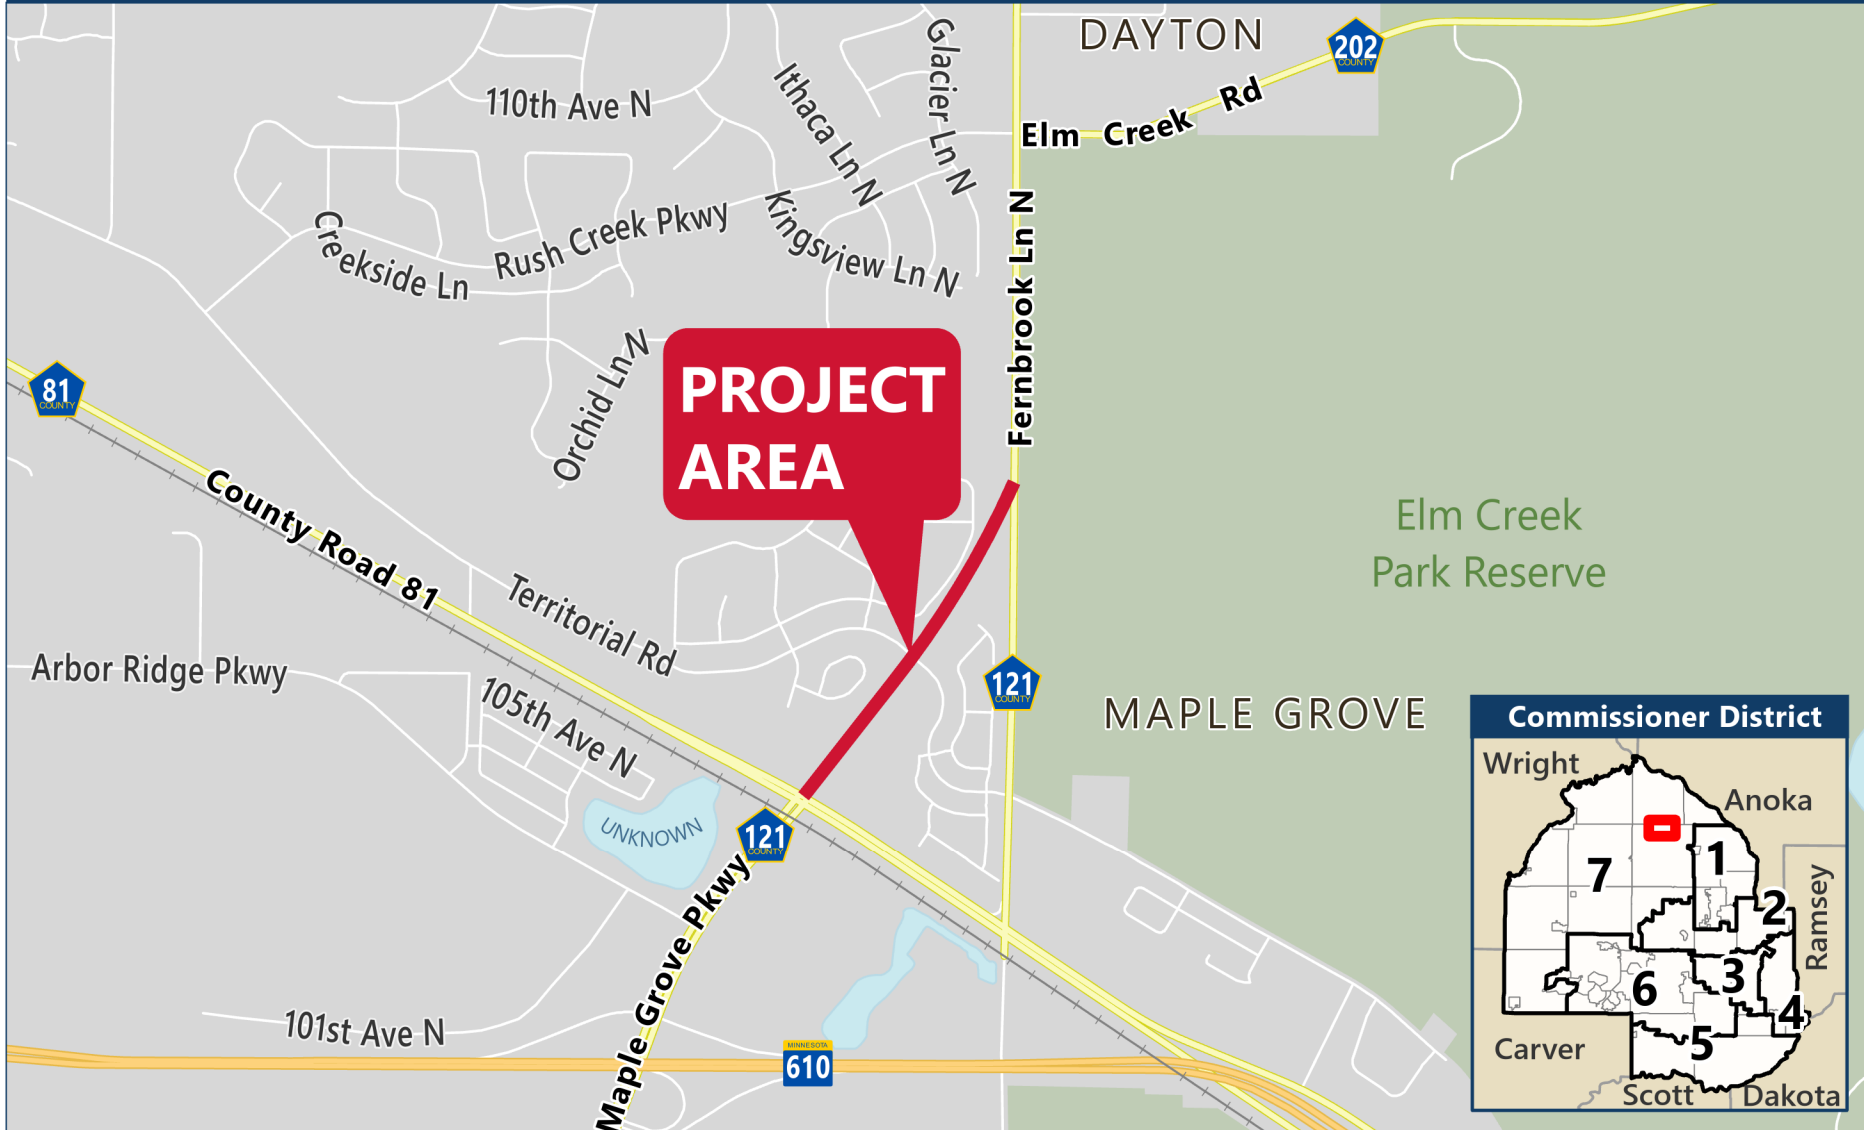

Maple Grove Parkway Extension

Participation in the City of Maple Grove's Project to extend Maple Grove Parkway from CSAH 81 to CSAH 121

BAR map date:
1/13/2025